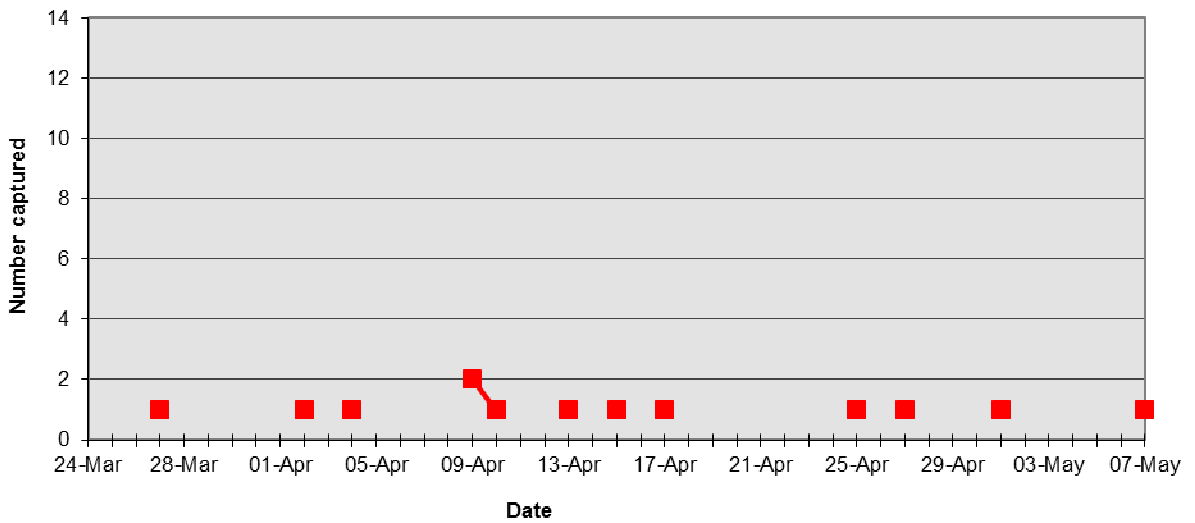

Figure X. TEWA Captures at TREES 2016

Figure X. MOWA Captures at TREES 2016

Figure X. KEWA Captures at TREES 2016

Figure X. HOWA Captures at TREES 2016

Figure X. MAGW Captures at TREES 2016

Figure X. BBWA Captures at TREES 2016