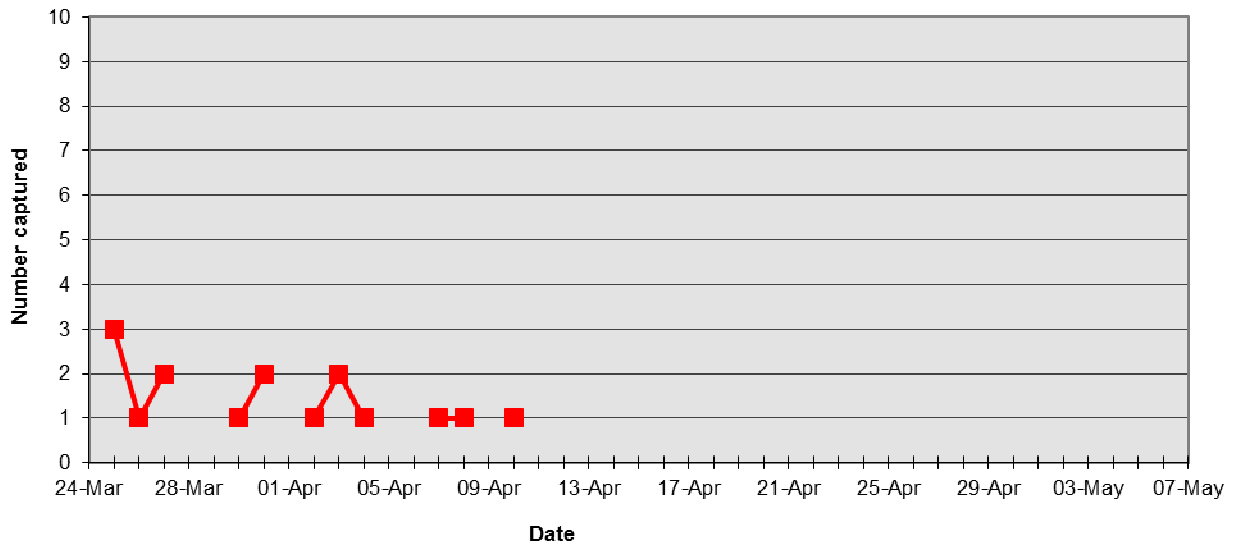

Figure X. CSWA Captures at TREES 2016

Figure X. SUTA Captures at TREES 2016

Figure X. RBGR Captures at TREES 2016

Figure X. INBU Captures at TREES 2016

Captures at TREES Belize 2016

	2015	2016	24-Mar	25-Mar	26-Mar	27-Mar	28-Mar	29-Mar	30-Mar	31-Mar	01-Apr	02-Apr	03-Apr	04-Apr	05-Apr	06-Apr	07-Apr	08-Apr	09-Apr	10-Apr	11-Apr	12-Apr	13-Apr	14-Apr
	1 Apr - 1 May	24 Mar - 7 May																						
New Bandings																								
Eastern Wood-Peevee	2	6	1																					
Yellow-bellied Flycatcher	6	6	1																1			1		
Acadian Flycatcher		9															1					2		
Trail's Flycatcher	3	3					1	1																
Least Flycatcher	3	2																						
Dusky-capped Flycatcher		3												1	1		1							
Great-crested Flycatcher		2																		1				
Brown-crested Flycatcher	2																							
Eastern Kingbird		1																						
Red-eyed Vireo	133	307	2	2	3	9	5	7	6	5	3	2	3	10		8	5	16	12	11	11	8	7	10
Yellow-green Vireo	11	7		1					2	1		1				1	1							
House Wren		2											1	1										
Veery	1	7																						
Gray-cheeked Thrush	4	15																						
Swainson's Thrush	98	107						1			2	1	1			1	2				1	1	1	2
Wood Thrush	12	20		2	2		1		3		2		1		2			2	1	1		1		
Gray Catbird	81	40	1	1	5	1	2	2				1	1	1	1	1	2	1	3	4	1	1	1	1
Ovenbird	9	11		1			1			1		1							1	1	1		1	
Worm-eating Warbler	1	10	1	1	1		2		2								1		1				1	
Louisiana Waterthrush		1		1																				
Northern Waterthrush	4	9																						
Golden-winged Warbler		1																						
Blue-winged Warbler	2	1																						
Black-and-white Warbler	4	12			1	1	1			2				1		1	1					2		
Prothonotary Warbler	14	6				2	1	1								1					1			
Tennessee Warbler	40	106		1	3	2	2	2		1	2	1		9		2	3		6	2		1	1	6
Mourning Warbler	10	2																						
Kentucky Warbler	6	15			1	1				1					1			1	3	2		1		2
Common Yellowthroat	2	2																		2	1			1
Hooded Warbler	3	13				1						1		1					2	1				1
American Redstart	3	7	1		1	1							1											
Magnolia Warbler	7	10	1		2															1	1			
Bay-breasted Warbler	14	54																						
Yellow Warbler	4	3																						
Chestnut-sided Warbler	11	21																						
Wilson's Warbler	1	1								1														
Yellow-breasted Chat	6	3	1		1			1																
Summer Tanager	6	8			1									1		1								
Scarlet Tanager	2	6												1										
Rose-breasted Grosbeak	15	16		3	1	2			1	2		1	2	1			1	1		1				
Blue Grosbeak		1								1														