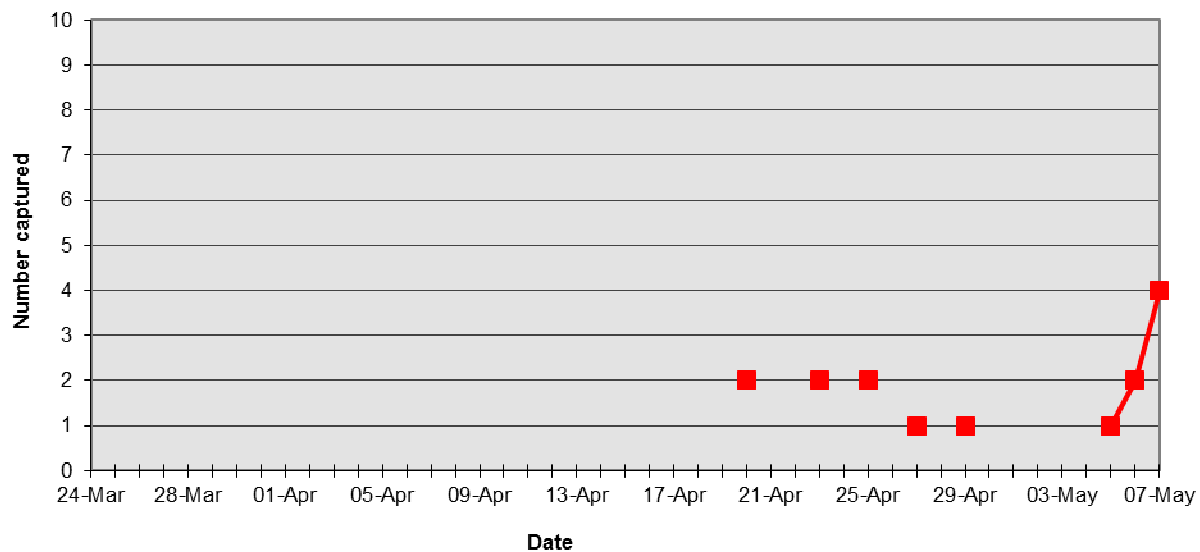

Migrant New Captures TREES 2016

Figure X. ACFL Captures at TREES 2016

Figure X. REVI Captures at TREES 2016

Figure X. GCTH Captures at TREES 2016

Figure X. SWTH Captures at TREES 2016

Figure X. WOTH Captures at TREES 2016