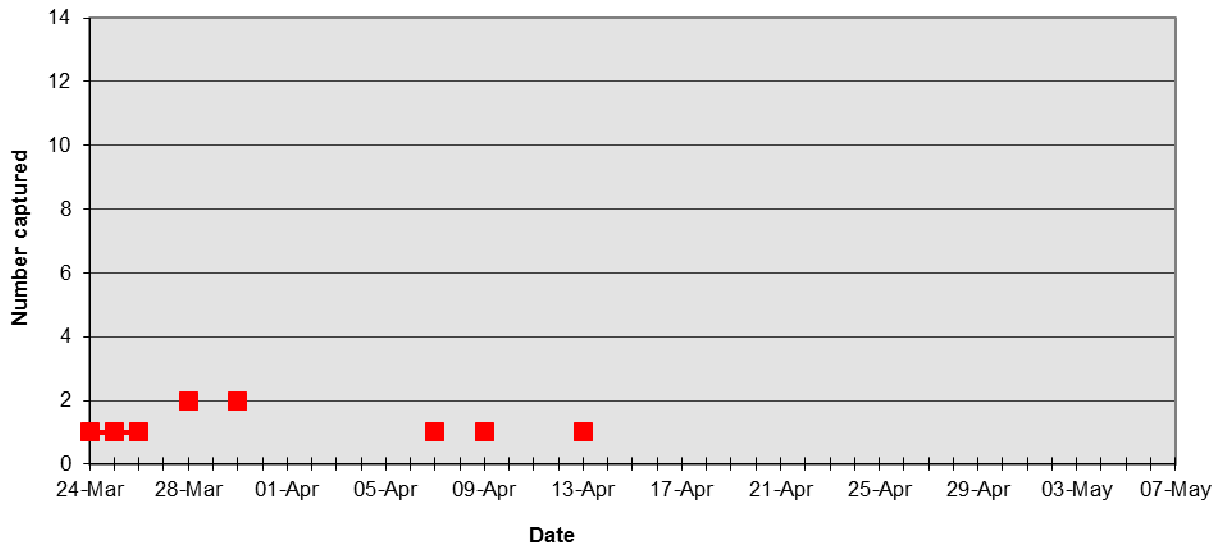

Figure X. GRCA Captures at TREES 2016

Figure X. OVEN Captures at TREES 2016

Figure X. WEWA Captures at TREES 2016

Figure X. NOWA Captures at TREES 2016

Figure X. BAWW Captures at TREES 2016

Figure X. PROW Captures at TREES 2016