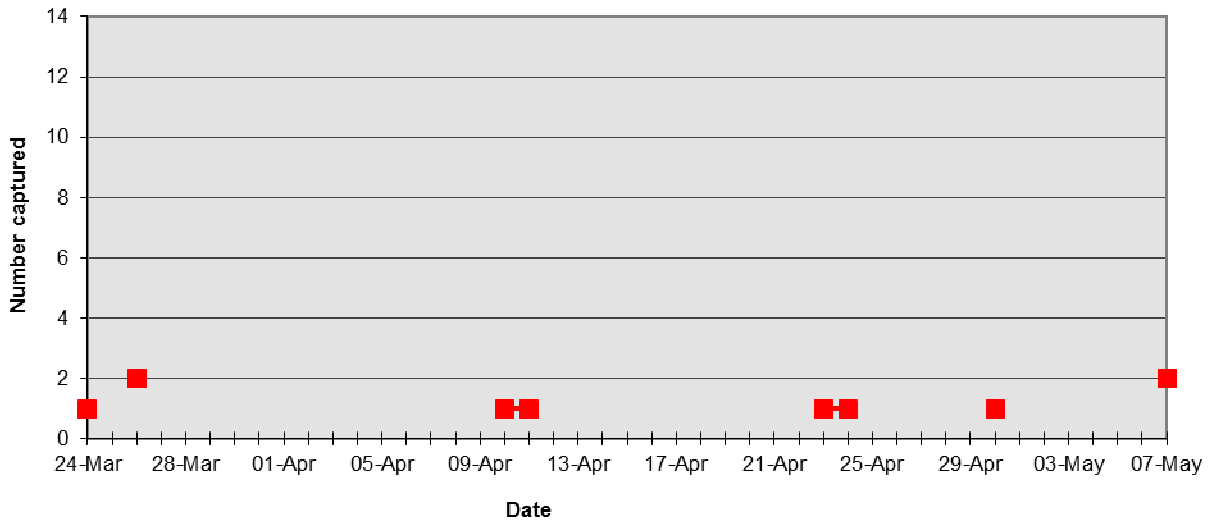

Figure X. TEWA Captures at TREES 2016

Figure X. MOWA Captures at TREES 2016

Figure X. KEWA Captures at TREES 2016

Figure X. HOWA Captures at TREES 2016

Figure X. MAGW Captures at TREES 2016

Figure X. BBWA Captures at TREES 2016