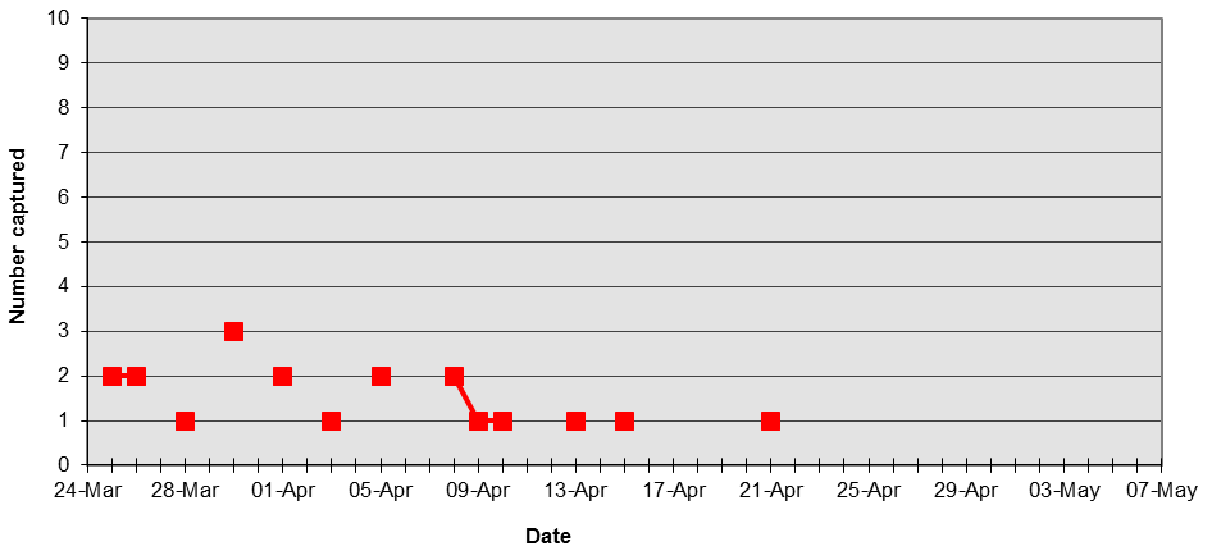

Migrant New Captures TREES 2016

Figure X. ACFL Captures at TREES 2016

Figure X. REVI Captures at TREES 2016

Figure X. GCTH Captures at TREES 2016

Figure X. SWTH Captures at TREES 2016

Figure X. WOTH Captures at TREES 2016