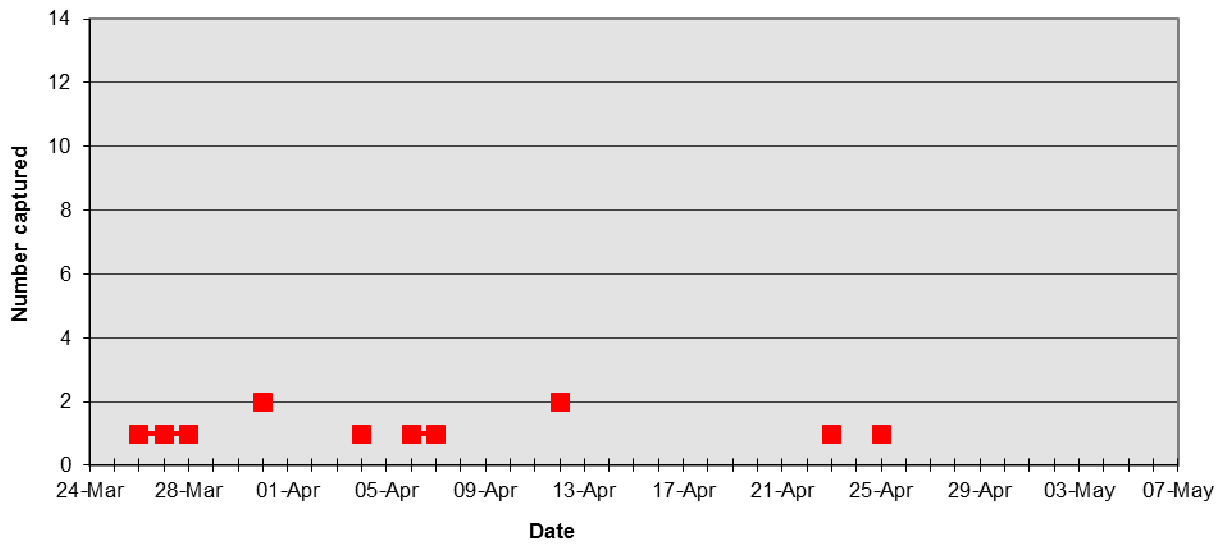

Figure X. GRCA Captures at TREES 2016

Figure X. OVEN Captures at TREES 2016

Figure X. WEWA Captures at TREES 2016

Figure X. NOWA Captures at TREES 2016

Figure X. BAWW Captures at TREES 2016

Figure X. PROW Captures at TREES 2016

Figure X. TEWA Captures at TREES 2016

Figure X. MOWA Captures at TREES 2016

Figure X. KEWA Captures at TREES 2016

Figure X. HOWA Captures at TREES 2016

Figure X. MAGW Captures at TREES 2016

Figure X. BBWA Captures at TREES 2016