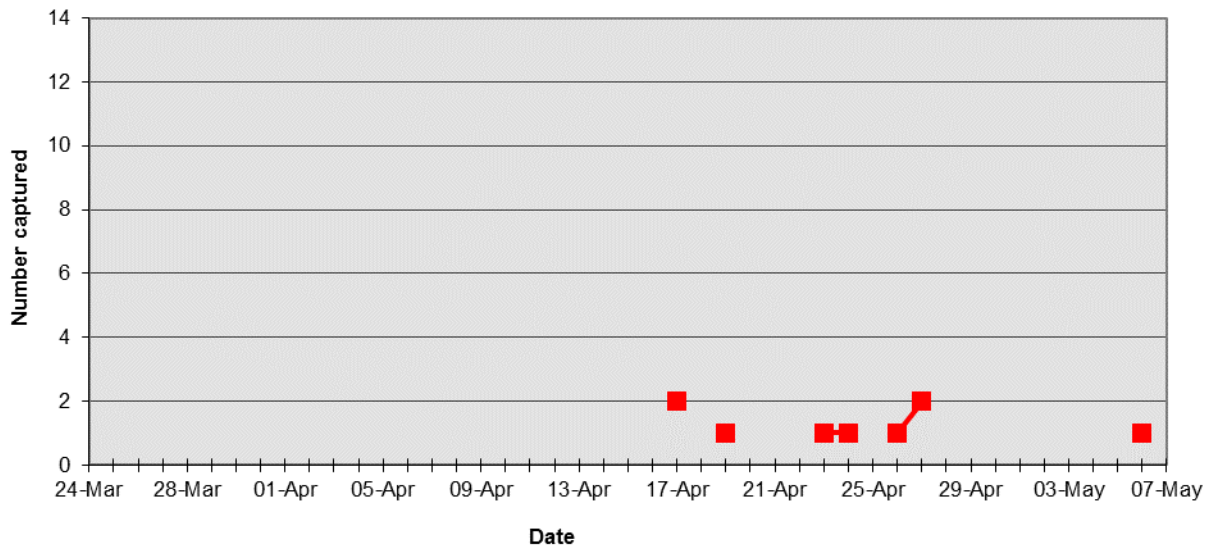

Figure X. GRCA Captures at TREES 2016

Figure X. OVEN Captures at TREES 2016

Figure X. WEWA Captures at TREES 2016

Figure X. NOWA Captures at TREES 2016

Figure X. BAWW Captures at TREES 2016

Figure X. PROW Captures at TREES 2016