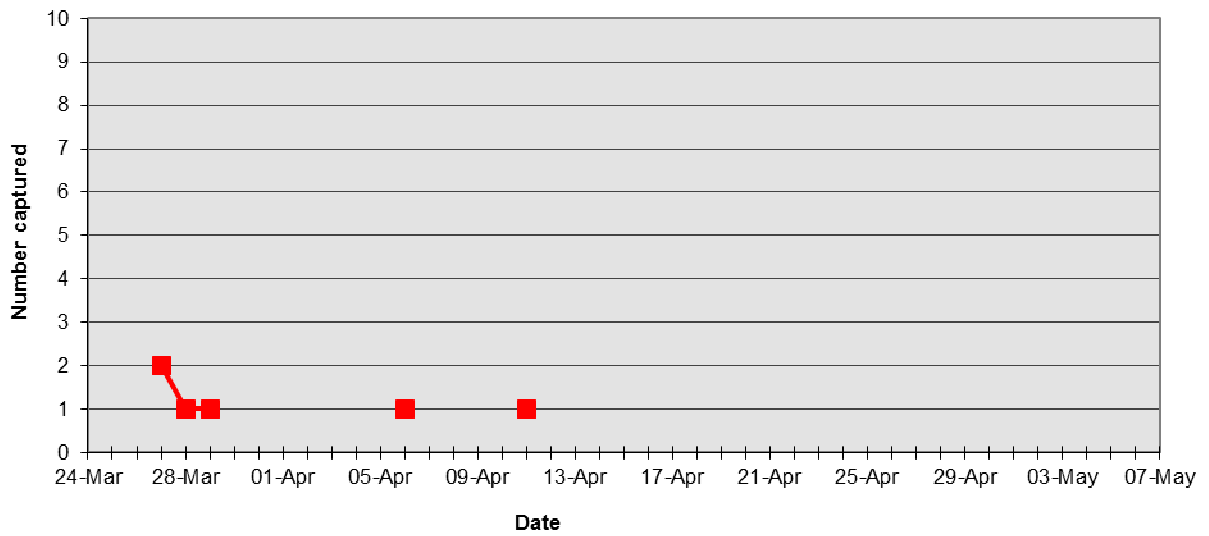

Figure X. GRCA Captures at TREES 2016

Figure X. OVEN Captures at TREES 2016

Figure X. WEWA Captures at TREES 2016

Figure X. NOWA Captures at TREES 2016

Figure X. BAWW Captures at TREES 2016

Figure X. PROW Captures at TREES 2016