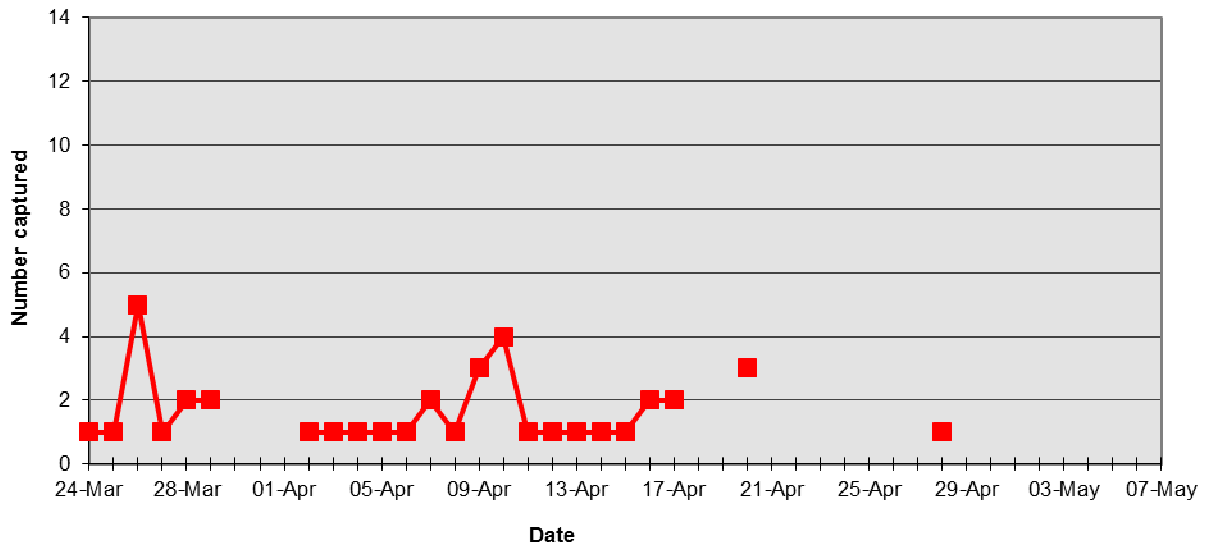

Figure X. GRCA Captures at TREES 2016

Figure X. OVEN Captures at TREES 2016

Figure X. WEWA Captures at TREES 2016

Figure X. NOWA Captures at TREES 2016

Figure X. BAWW Captures at TREES 2016

Figure X. PROW Captures at TREES 2016

Figure X. TEWA Captures at TREES 2016

Figure X. MOWA Captures at TREES 2016

Figure X. KEWA Captures at TREES 2016

Figure X. HOWA Captures at TREES 2016

Figure X. MAGW Captures at TREES 2016

Figure X. BBWA Captures at TREES 2016