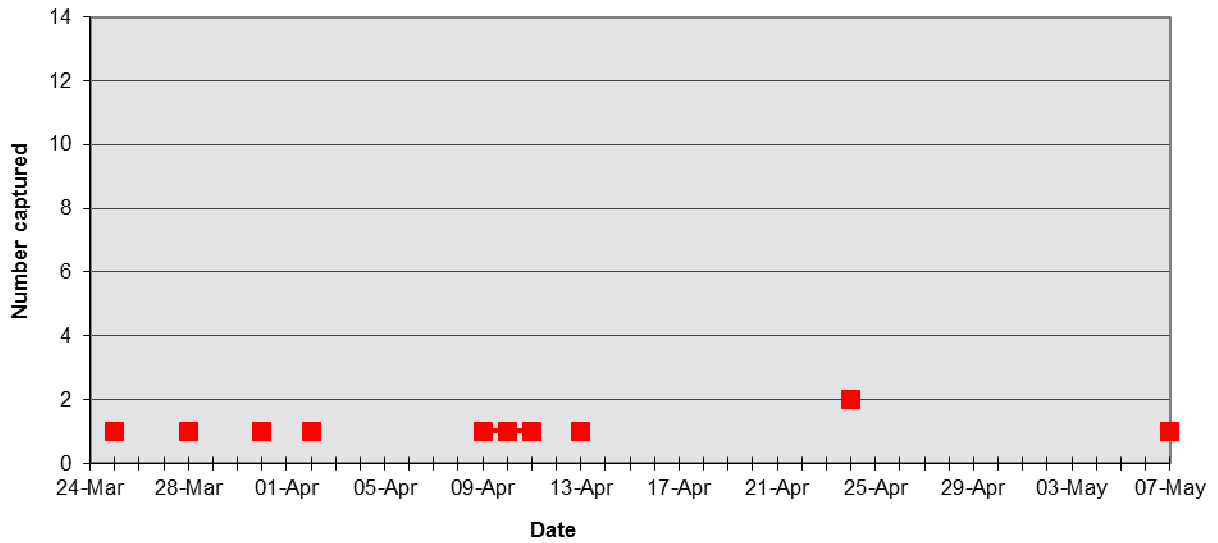

Figure X. GRCA Captures at TREES 2016

Figure X. OVEN Captures at TREES 2016

Figure X. WEWA Captures at TREES 2016

Figure X. NOWA Captures at TREES 2016

Figure X. BAWW Captures at TREES 2016

Figure X. PROW Captures at TREES 2016

Figure X. TEWA Captures at TREES 2016

Figure X. MOWA Captures at TREES 2016

Figure X. KEWA Captures at TREES 2016

Figure X. HOWA Captures at TREES 2016

Figure X. MAGW Captures at TREES 2016

Figure X. BBWA Captures at TREES 2016