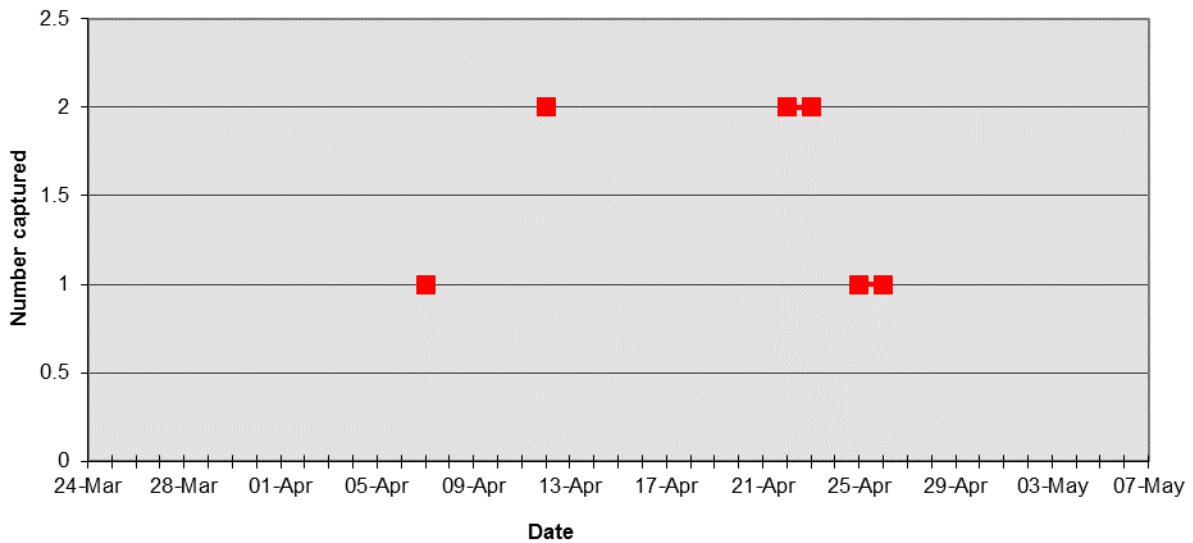

Migrant New Captures TREES 2016

Figure X. ACFL Captures at TREES 2016

Figure X. REVI Captures at TREES 2016

Figure X. GCTH Captures at TREES 2016

Figure X. SWTH Captures at TREES 2016

Figure X. WOTH Captures at TREES 2016