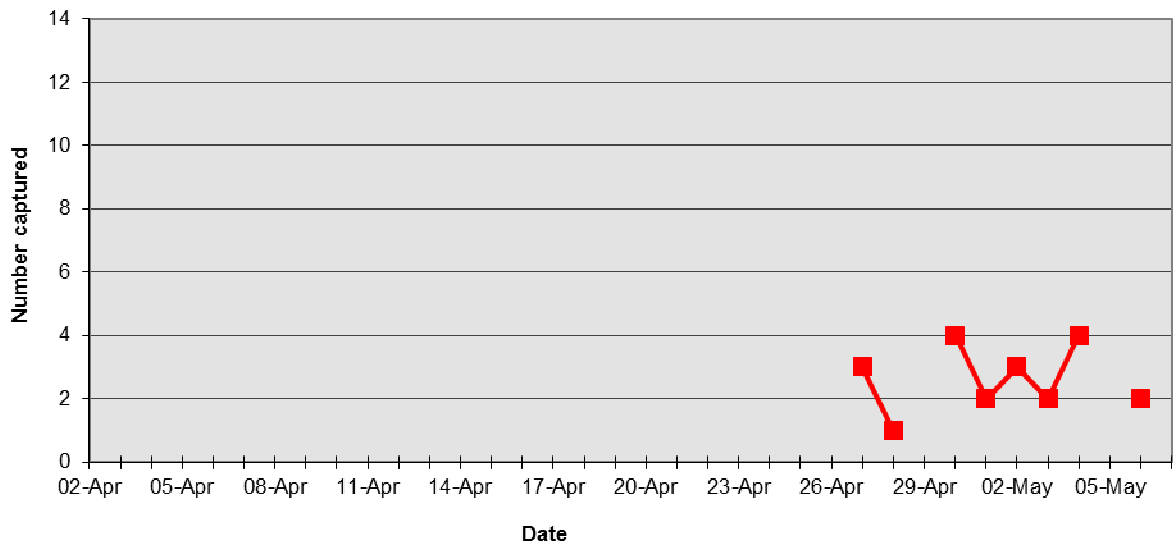

Figure X. CSWA Captures at TREES 2016

Figure X. SUTA Captures at TREES 2016

Figure X. RBGR Captures at TREES 2016

Figure X. INBU Captures at TREES 2016

Captures at TREES Belize 2016

	2015	2016	24-Mar	25-Mar	26-Mar	27-Mar	28-Mar	29-Mar	30-Mar	31-Mar	01-Apr	02-Apr	03-Apr	04-Apr	05-Apr	06-Apr	07-Apr	08-Apr	09-Apr	10-Apr	11-Apr	12-Apr	13-Apr	14-Apr
	1 Apr - 1 May	24 Mar - 7 May																						
New Bandings																								
Eastern Wood-Peevee	2	6	1																					
Yellow-bellied Flycatcher	6	6	1																1			1		
Acadian Flycatcher		9															1					2		
Trail's Flycatcher	3	3					1	1																
Least Flycatcher	3	2																						
Dusky-capped Flycatcher		3												1	1		1							
Great-crested Flycatcher		2																		1				
Brown-crested Flycatcher	2																							
Eastern Kingbird		1																						
Red-eyed Vireo	133	307	2	2	3	9	5	7	6	5	3	2	3	10		8	5	16	12	11	11	8	7	10
Yellow-green Vireo	11	7		1					2	1		1				1	1							
House Wren		2											1	1										
Veery	1	7																						
Gray-cheeked Thrush	4	15																						
Swainson's Thrush	98	107						1			2	1	1			1	2				1	1	1	2
Wood Thrush	12	20		2	2		1		3		2		1		2			2	1	1		1		
Gray Catbird	81	40	1	1	5	1	2	2				1	1	1	1	1	2	1	3	4	1	1	1	1
Ovenbird	9	11		1			1			1		1							1	1	1		1	
Worm-eating Warbler	1	10	1	1	1		2		2								1		1				1	
Louisiana Waterthrush		1		1																				
Northern Waterthrush	4	9																						
Golden-winged Warbler		1																						
Blue-winged Warbler	2	1																						
Black-and-white Warbler	4	12			1	1	1			2				1		1	1					2		
Prothonotary Warbler	14	6				2	1	1								1					1			
Tennessee Warbler	40	106		1	3	2	2	2		1	2	1		9		2	3		6	2		1	1	6
Mourning Warbler	10	2																						
Kentucky Warbler	6	15			1	1				1					1			1	3	2		1		2
Common Yellowthroat	2	2																		2	1			1
Hooded Warbler	3	13				1						1		1					2	1				1
American Redstart	3	7	1		1	1							1											
Magnolia Warbler	7	10	1		2															1	1			
Bay-breasted Warbler	14	54																						
Yellow Warbler	4	3																						
Chestnut-sided Warbler	11	21																						
Wilson's Warbler	1	1								1														
Yellow-breasted Chat	6	3	1		1			1																
Summer Tanager	6	8			1									1		1								
Scarlet Tanager	2	6												1										
Rose-breasted Grosbeak	15	16		3	1	2			1	2		1	2	1			1	1		1				
Blue Grosbeak		1								1														