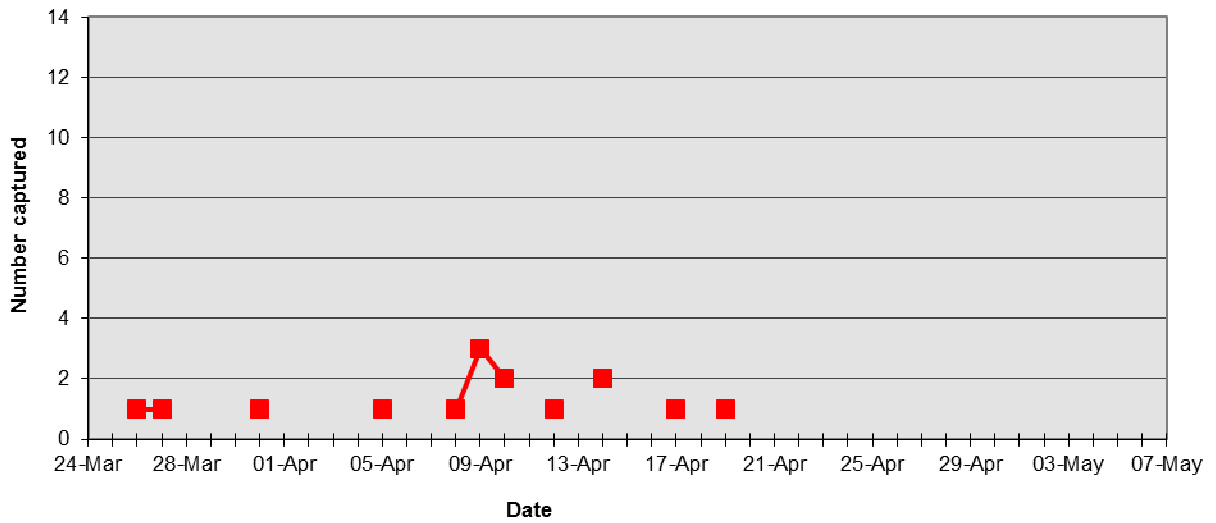

Figure X. TEWA Captures at TREES 2016

Figure X. MOWA Captures at TREES 2016

Figure X. KEWA Captures at TREES 2016

Figure X. HOWA Captures at TREES 2016

Figure X. MAGW Captures at TREES 2016

Figure X. BBWA Captures at TREES 2016