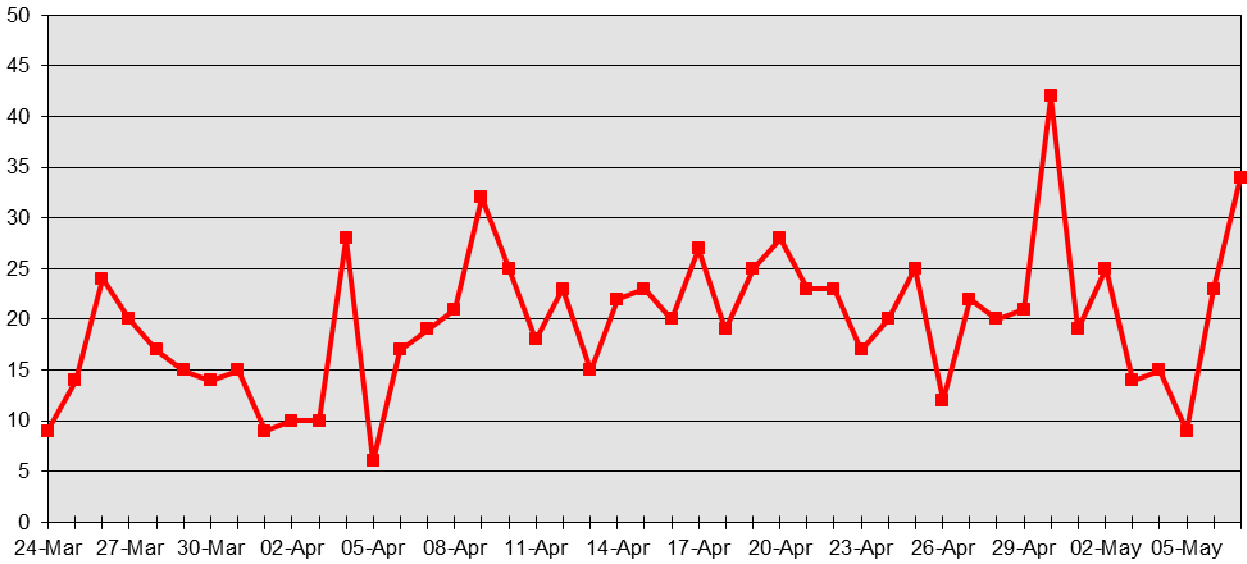

Migrant New Captures TREES 2016

Figure X. ACFL Captures at TREES 2016

Figure X. REVI Captures at TREES 2016

Figure X. GCTH Captures at TREES 2016

Figure X. SWTH Captures at TREES 2016

Figure X. WOTH Captures at TREES 2016