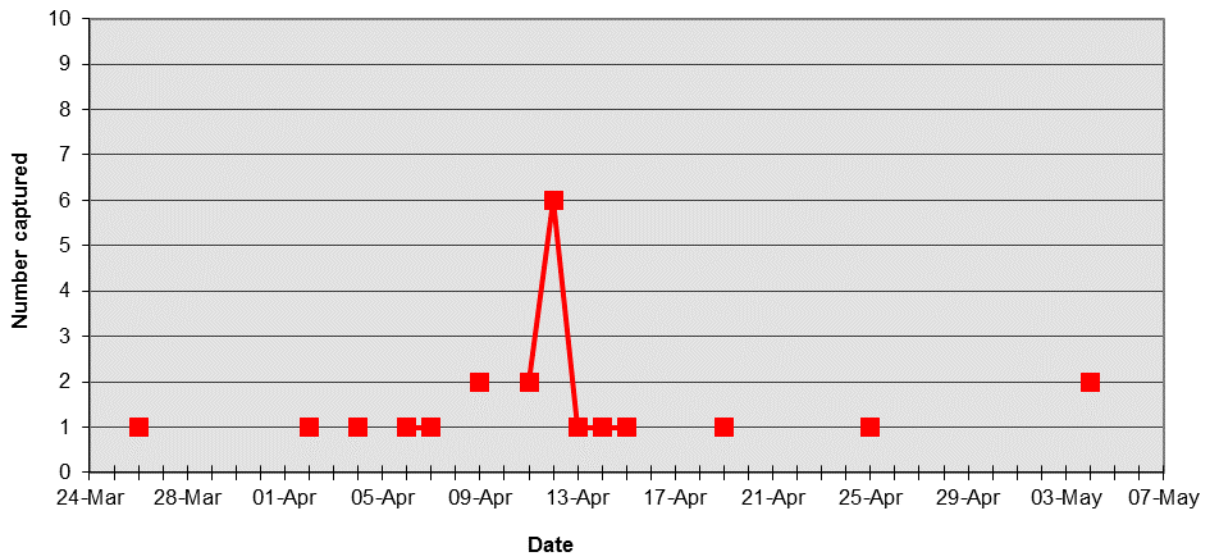

Figure X. CSWA Captures at TREES 2016

Figure X. SUTA Captures at TREES 2016

Figure X. RBGR Captures at TREES 2016

Figure X. INBU Captures at TREES 2016

Captures at TREES Belize 2016

	2015	2016	24-Mar	25-Mar	26-Mar	27-Mar	28-Mar	29-Mar	30-Mar	31-Mar	01-Apr	02-Apr	03-Apr	04-Apr	05-Apr	06-Apr	07-Apr	08-Apr	09-Apr	10-Apr	11-Apr	12-Apr	13-Apr	14-Apr
	1 Apr - 1 May	24 Mar - 7 May																						
New Bandings																								
Eastern Wood-Peevee	2	6	1																					
Yellow-bellied Flycatcher	6	6	1																1			1		
Acadian Flycatcher		9															1					2		
Trail's Flycatcher	3	3					1	1																
Least Flycatcher	3	2																						
Dusky-capped Flycatcher		3												1	1		1							
Great-crested Flycatcher		2																		1				
Brown-crested Flycatcher	2																							
Eastern Kingbird		1																						
Red-eyed Vireo	133	307	2	2	3	9	5	7	6	5	3	2	3	10		8	5	16	12	11	11	8	7	10
Yellow-green Vireo	11	7		1					2	1		1				1	1							
House Wren		2											1	1										
Veery	1	7																						
Gray-cheeked Thrush	4	15																						
Swainson's Thrush	98	107						1			2	1	1			1	2				1	1	1	2
Wood Thrush	12	20		2	2		1		3		2		1		2			2	1	1		1		
Gray Catbird	81	40	1	1	5	1	2	2				1	1	1	1	1	2	1	3	4	1	1	1	1
Ovenbird	9	11		1			1			1		1							1	1	1		1	
Worm-eating Warbler	1	10	1	1	1		2		2								1		1				1	
Louisiana Waterthrush		1		1																				
Northern Waterthrush	4	9																						
Golden-winged Warbler		1																						
Blue-winged Warbler	2	1																						
Black-and-white Warbler	4	12			1	1	1			2				1		1	1					2		
Prothonotary Warbler	14	6				2	1	1								1					1			
Tennessee Warbler	40	106		1	3	2	2	2		1	2	1		9		2	3		6	2		1	1	6
Mourning Warbler	10	2																						
Kentucky Warbler	6	15			1	1				1					1			1	3	2		1		2
Common Yellowthroat	2	2																		2	1			1
Hooded Warbler	3	13				1						1		1					2	1				1
American Redstart	3	7	1		1	1							1											
Magnolia Warbler	7	10	1		2															1	1			
Bay-breasted Warbler	14	54																						
Yellow Warbler	4	3																						
Chestnut-sided Warbler	11	21																						
Wilson's Warbler	1	1								1														
Yellow-breasted Chat	6	3	1		1			1																
Summer Tanager	6	8			1									1		1								
Scarlet Tanager	2	6												1										
Rose-breasted Grosbeak	15	16		3	1	2			1	2		1	2	1			1	1		1				
Blue Grosbeak		1								1														