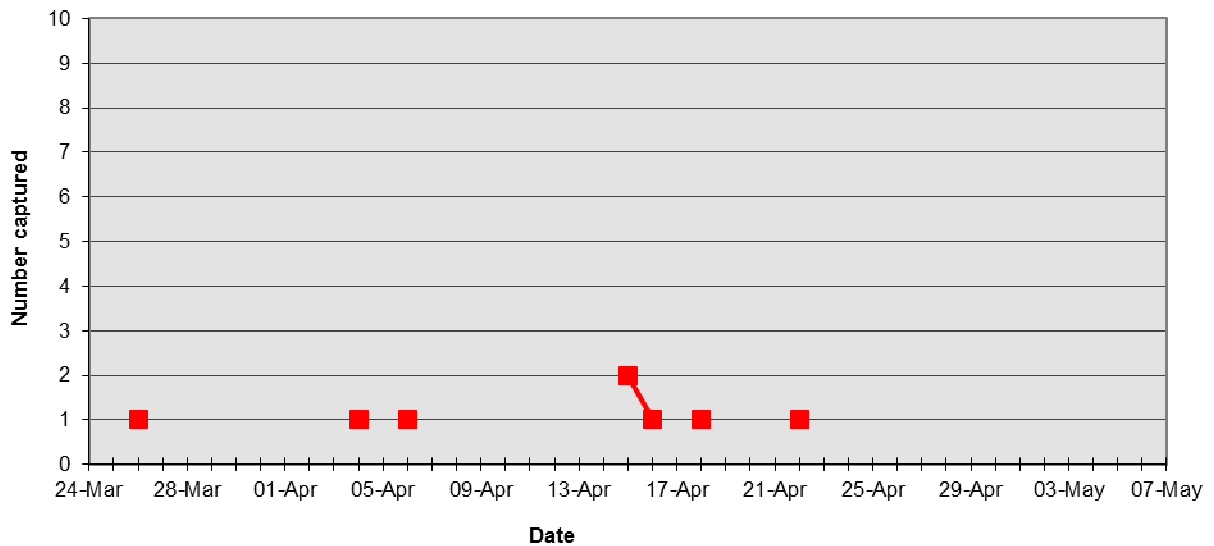

Figure X. CSWA Captures at TREES 2016

Figure X. SUTA Captures at TREES 2016

Figure X. RBGR Captures at TREES 2016

Figure X. INBU Captures at TREES 2016

Captures at TREES Belize 2016

	2015	2016	24-Mar	25-Mar	26-Mar	27-Mar	28-Mar	29-Mar	30-Mar	31-Mar	01-Apr	02-Apr	03-Apr	04-Apr	05-Apr	06-Apr	07-Apr	08-Apr	09-Apr	10-Apr	11-Apr	12-Apr	13-Apr	14-Apr
	1 Apr - 1 May	24 Mar - 7 May																						
New Bandings																								
Eastern Wood-Peevee	2	6	1																					
Yellow-bellied Flycatcher	6	6	1																1			1		
Acadian Flycatcher		9															1					2		
Trail's Flycatcher	3	3					1	1																
Least Flycatcher	3	2																						
Dusky-capped Flycatcher		3												1	1		1							
Great-crested Flycatcher		2																		1				
Brown-crested Flycatcher	2																							
Eastern Kingbird		1																						
Red-eyed Vireo	133	307	2	2	3	9	5	7	6	5	3	2	3	10		8	5	16	12	11	11	8	7	10
Yellow-green Vireo	11	7		1					2	1		1				1	1							
House Wren		2											1	1										
Veery	1	7																						
Gray-cheeked Thrush	4	15																						
Swainson's Thrush	98	107						1			2	1	1			1	2				1	1	1	2
Wood Thrush	12	20		2	2		1		3		2		1		2			2	1	1		1		
Gray Catbird	81	40	1	1	5	1	2	2				1	1	1	1	1	2	1	3	4	1	1	1	1
Ovenbird	9	11		1			1			1		1							1	1	1		1	
Worm-eating Warbler	1	10	1	1	1		2		2								1		1				1	
Louisiana Waterthrush		1		1																				
Northern Waterthrush	4	9																						
Golden-winged Warbler		1																						
Blue-winged Warbler	2	1																						
Black-and-white Warbler	4	12			1	1	1			2				1		1	1					2		
Prothonotary Warbler	14	6				2	1	1								1					1			
Tennessee Warbler	40	106		1	3	2	2	2		1	2	1		9		2	3		6	2		1	1	6
Mourning Warbler	10	2																						
Kentucky Warbler	6	15			1	1				1					1			1	3	2		1		2
Common Yellowthroat	2	2																		2	1			1
Hooded Warbler	3	13				1						1		1					2	1				1
American Redstart	3	7	1		1	1							1											
Magnolia Warbler	7	10	1		2															1	1			
Bay-breasted Warbler	14	54																						
Yellow Warbler	4	3																						
Chestnut-sided Warbler	11	21																						
Wilson's Warbler	1	1								1														
Yellow-breasted Chat	6	3	1		1			1																
Summer Tanager	6	8			1									1		1								
Scarlet Tanager	2	6												1										
Rose-breasted Grosbeak	15	16		3	1	2			1	2		1	2	1			1	1		1				
Blue Grosbeak		1								1														