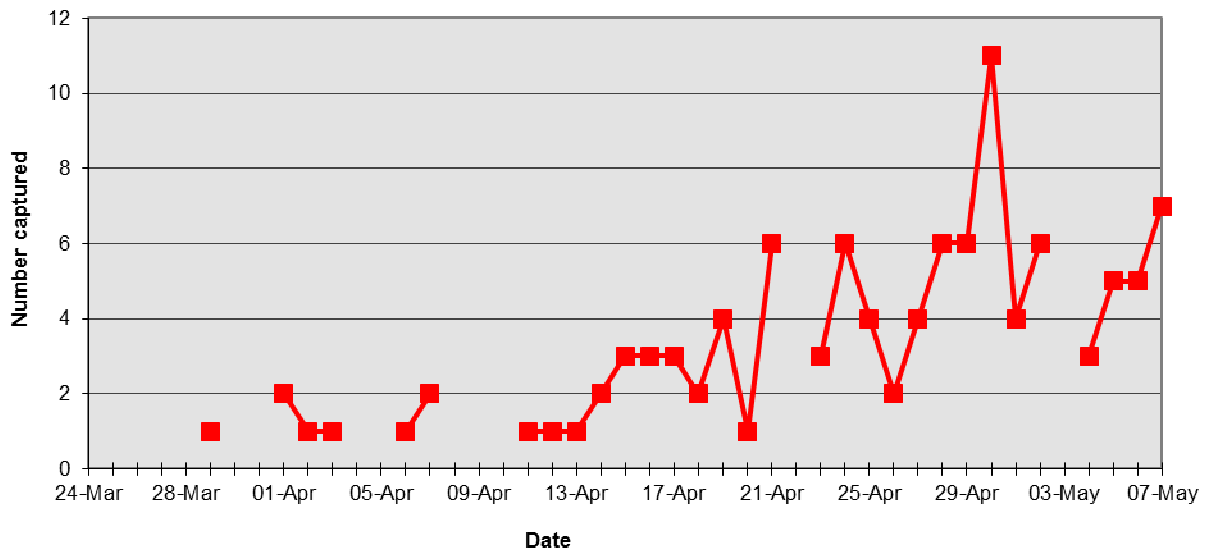

Migrant New Captures TREES 2016

Figure X. ACFL Captures at TREES 2016

Figure X. REVI Captures at TREES 2016

Figure X. GCTH Captures at TREES 2016

Figure X. SWTH Captures at TREES 2016

Figure X. WOTH Captures at TREES 2016