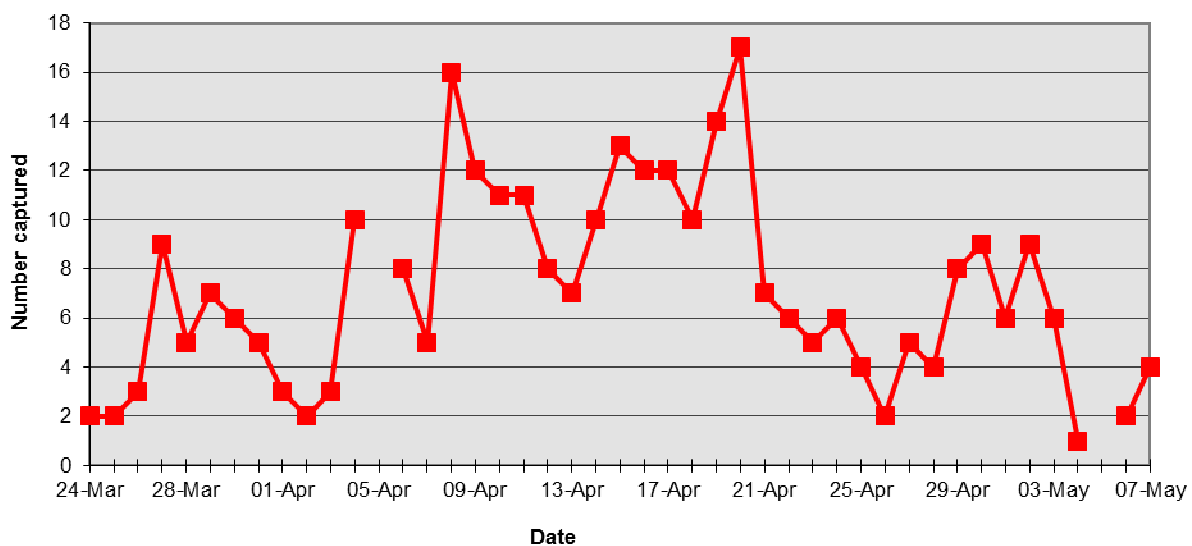

Migrant New Captures TREES 2016

Figure X. ACFL Captures at TREES 2016

Figure X. REVI Captures at TREES 2016

Figure X. GCTH Captures at TREES 2016

Figure X. SWTH Captures at TREES 2016

Figure X. WOTH Captures at TREES 2016