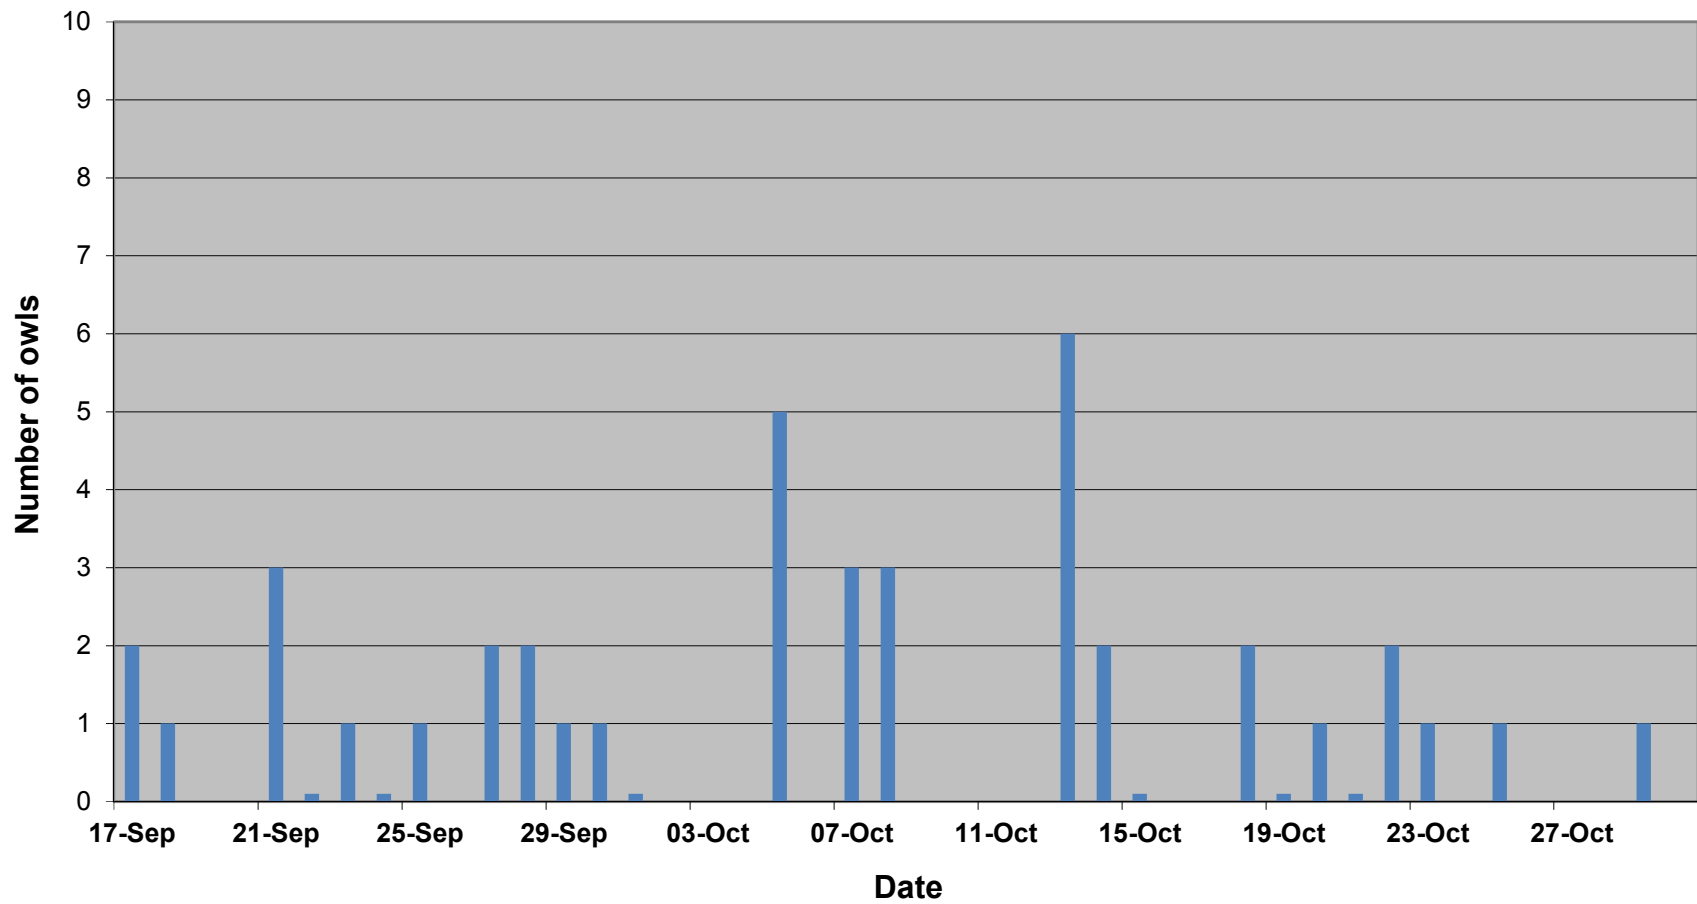

**Figure 7c. Northern Saw-whet Owl New Captures at Elkwater Site
Cypress Hills PP 2015
(new bands=41 foreign recaptures=0)
Number = 0.1 indicates nets up but no owls captured**

Elkwater			
Year	New Bandings	Net-hrs	NB/Net-hr
2010			
2011	76	1277	0.06
2012	1	24	0.04
2013	56	1110	0.05
2014	80	1200	0.07
2015	41	1492	0.03

Spring Creek			
Year	New Bandings	Net-hrs	NB/Net-hr
2010	47	564	0.08
2011	82	1099	0.07
2012	31	650	0.05

Rodeo Grounds			
Year	New Bandings	Net-hrs	NB/Net-hr
2010	48	762	0.06

Age-Sex Structure of Northern Saw-whet Owl New Captures at Elkwater Site CHPP 2015