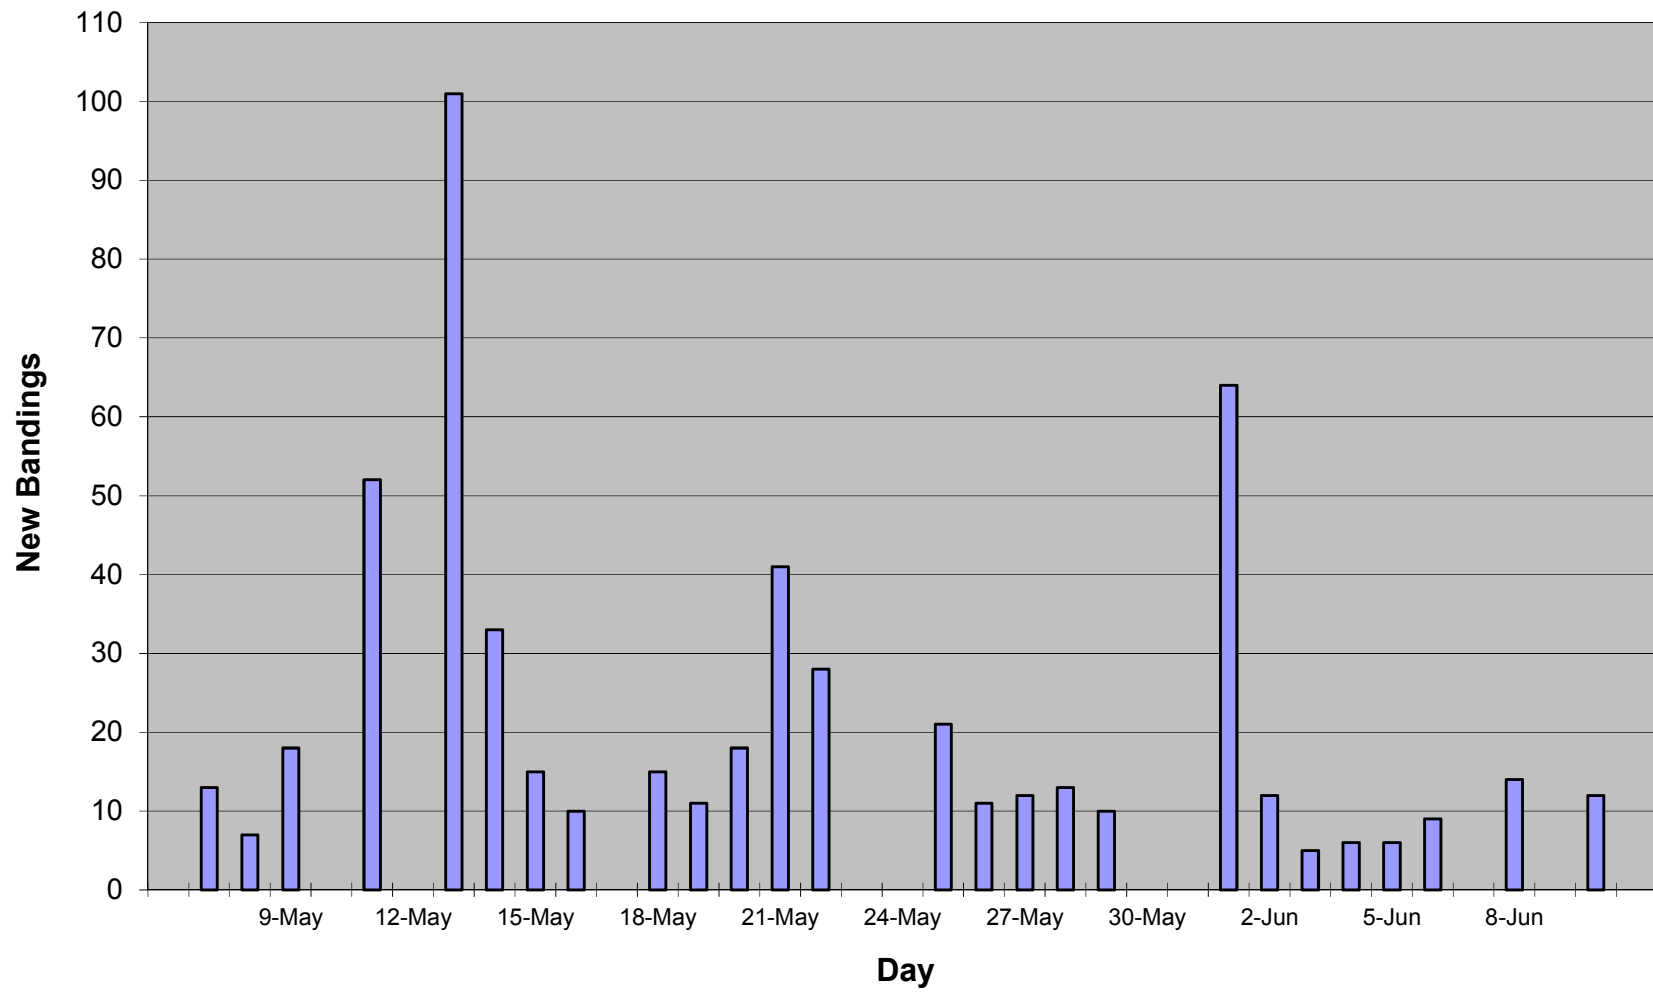

Table 2c. New Bandings at Cypress Hills InterProvincial Park - Spring

Year	2010	2011	2012	2013	2014	2015	2016	Total
Nashville Warbler					1			1
MacGillivray's Warbler	17	4	3	2		2		28
Mourning Warbler	4							4
Common Yellowthroat	25	12	11	13	24	15	19	119
American Redstart	30	3	3	2	6	4	3	51
Cape May Warbler	1							1
Magnolia Warbler	1							1
Bay-breasted Warbler	1							1
Yellow Warbler	84	87	19	43	55	99	36	423
Blackpoll Warbler	16	25	9	31	11	35	5	132
Palm Warbler		1	1					2
"Myrtle" Warbler	15	23	3	37	277	254	130	739
"Audubon's" Warbler	45	11	3	4	14	10	3	90
"Unidentified" Yellow-rumped Warbler	2	3			7	6	1	19
Townsend's Warbler	1							1
Wilson's Warbler	1			3				4
Yellow-breasted Chat	1							1
Spotted Towhee	5			1				6
Chipping Sparrow	44	106	7	22	324	90	15	608
Clay-colored Sparrow	16	15	5	13	77	20	9	155
Chipping/Clay-colored Sparrow hybrid?						1		1
Brewer's Sparrow		1						1
Savannah Sparrow	7	1			1	4	1	14
Song Sparrow	4	2	4	9	20	15	7	61
Lincoln's Sparrow	12	1		4	3	7	2	29
Swamp Sparrow					1			1
White-throated Sparrow	8				1	1	1	11
"Eastern" White-crowned Sparrow	30	15	2	11	17	14	10	99
"Gambel's" White-crowned Sparrow	2	3		1	9	5	12	32
White-crowned Sparrow						3		3
"Pink-sided" Junco	5	1					1	7
"Slate-colored" Junco					2			2
"Unidentified" Dark-eyed Junco	1							1
Western Tanager	7	3	3		1	1		15
Rose-breasted Grosbeak	3	6		3		6		18
Black-headed Grosbeak	2	1	2			2		7
Rose-breasted/Black-headed Grosbeak							1	1
Lazuli Bunting		1	1	1	3		1	7
Red-winged Blackbird	11	14	22	36	29	58	64	234
Yellow-headed Blackbird			1					1
Brewer's Blackbird					3			3
Common Grackle		5		1	2	5	13	26
Brown-headed Cowbird	15	28	24	15	8	3	10	103
Baltimore Oriole		14	3	7	3	9	3	39
Baltimore/Bullock's Oriole							1	1
White-winged Crossbill				1				1
Pine Siskin	4	5	26	9	1	1	2	48
American Goldfinch	9	7	4	1	1	2	1	25

New Species

Figure 3c. New bandings at Cypress Hills InterProvincial Park - Spring 2016