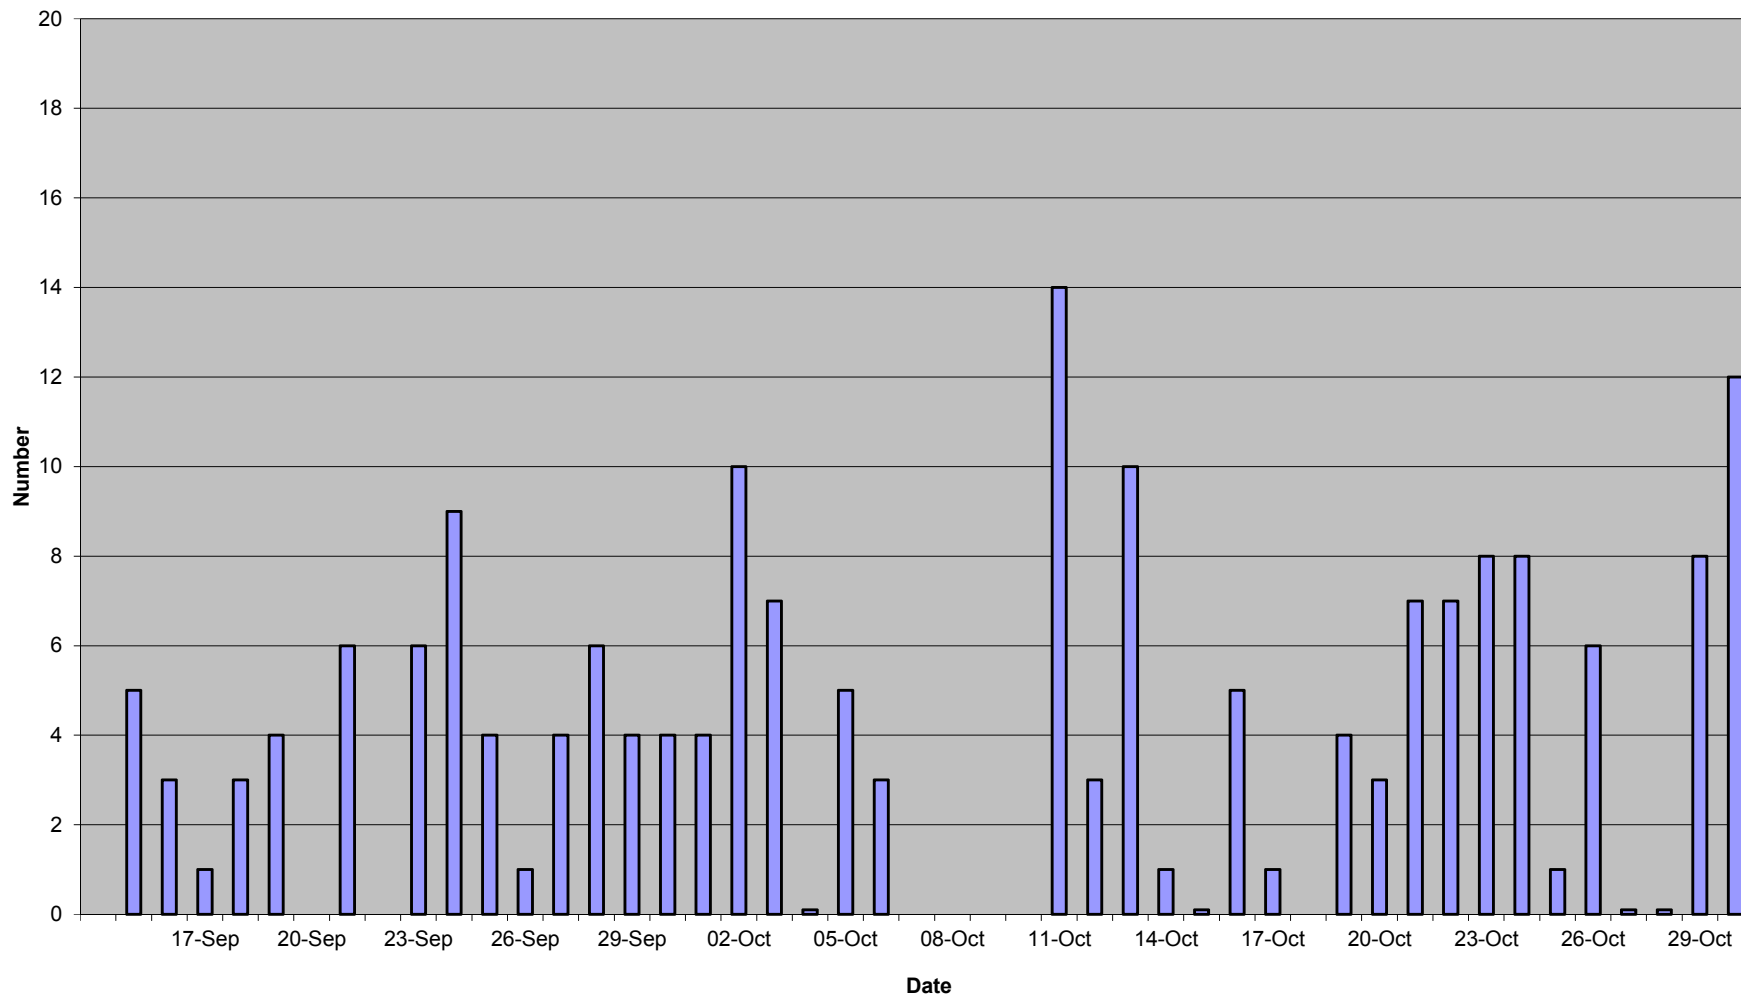

Figure 7. Northern Saw-whet Owl New Capturxs 2016
 (new bands=189, year-to-year recaptures=1)
 Number = 0.1 indicates nets up but no owls captured

**Northern Saw-whet Owl New Captures
SW of Calgary**

**Northern Saw-whet Owl New Captures
SW of Calgary Per Net-Hour**

**Age-Sex Structure of Northern Saw-whet Owl
New Captures SW of Calgary 2016**