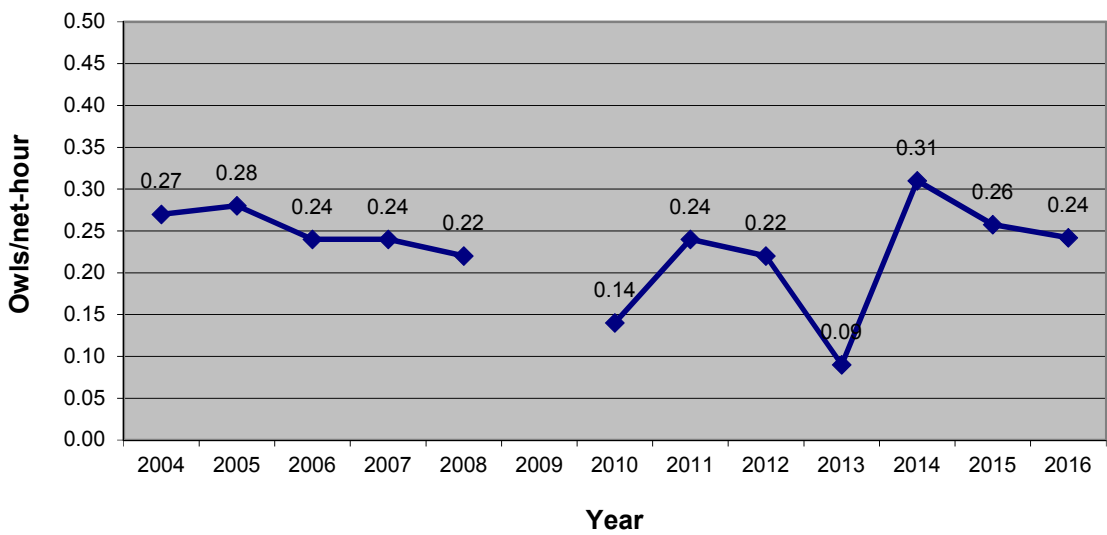

Figure 7. Northern Saw-whet Owl New Capturxs 2016
 (new bands=189, year-to-year recaptures=1)
 Number = 0.1 indicates nets up but no owls captured

**Northern Saw-whet Owl New Captures
SW of Calgary**

**Northern Saw-whet Owl New Captures
SW of Calgary Per Net-Hour**

**Age-Sex Structure of Northern Saw-whet Owl
New Captures SW of Calgary 2016**