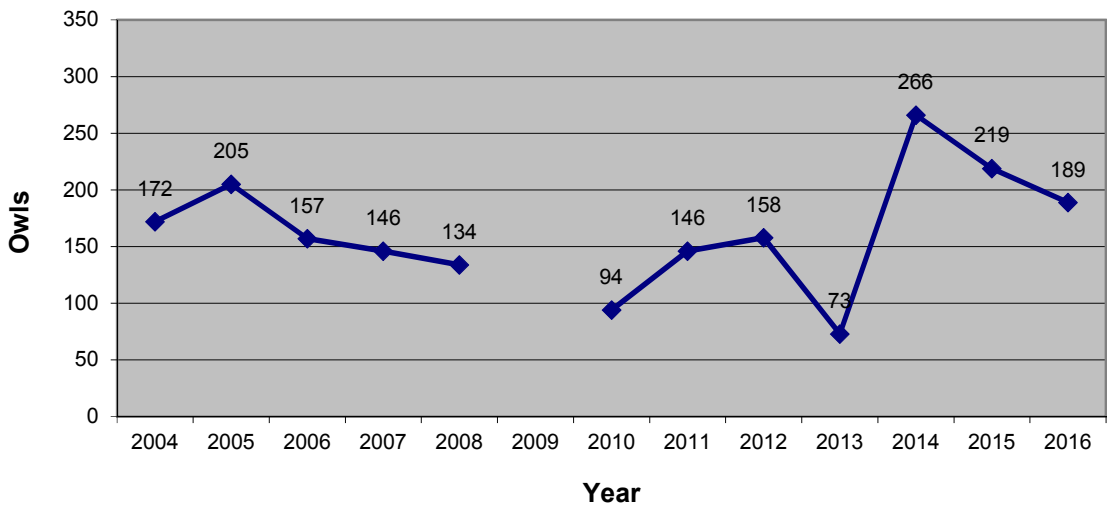

Figure 7. Northern Saw-whet Owl New Capturxs 2016
 (new bands=189, year-to-year recaptures=1)
 Number = 0.1 indicates nets up but no owls captured

**Northern Saw-whet Owl New Captures
SW of Calgary**

**Northern Saw-whet Owl New Captures
SW of Calgary Per Net-Hour**

**Age-Sex Structure of Northern Saw-whet Owl
New Captures SW of Calgary 2016**