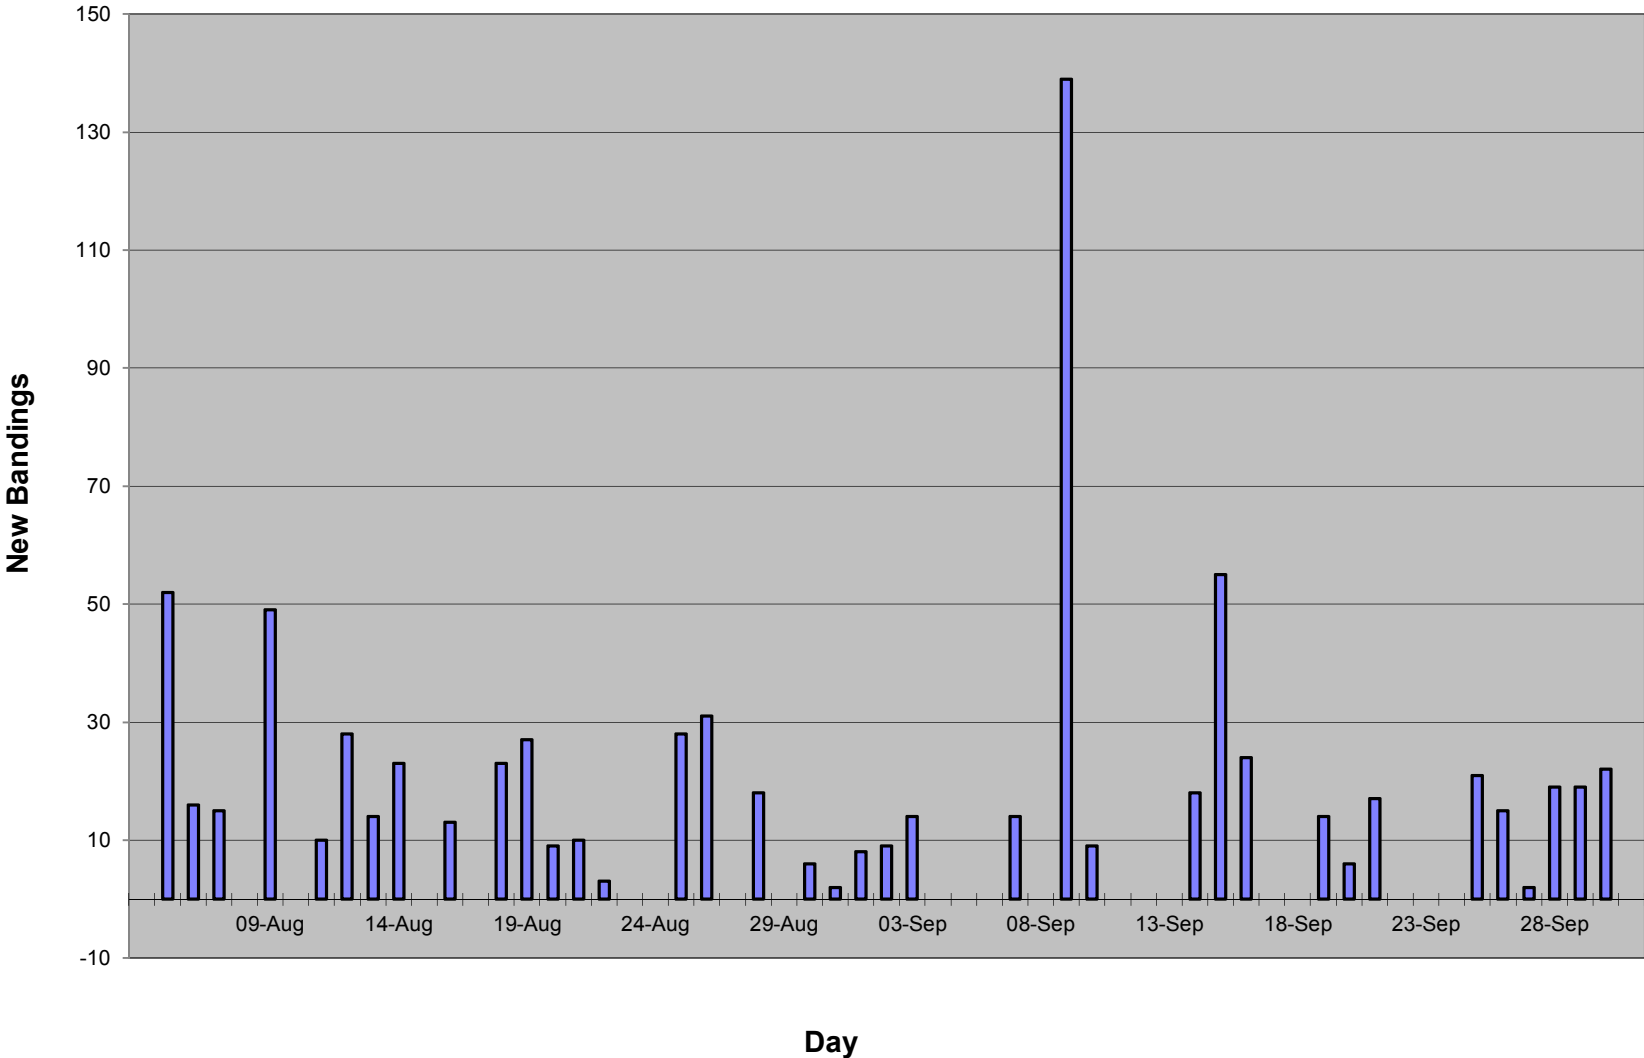

Table 1d. Coverage and Capture Rates During 2016 Fall MM at CHIP

Date	Net-hours	Captures				Total	Captures/100 Net-hours
		New Bandings	Recaptures	Escapes	Mortalities		
15-Sep	72.0	55	2			57	79
16-Sep	72.0	24	3			27	38
17-Sep	0.0	Wind				0	
18-Sep	0.0	Wind				0	
19-Sep	70.0	14	1			15	21
20-Sep	70.0	6				6	9
21-Sep	72.0	17				17	24
22-Sep	0.0	Rain				0	
23-Sep	0.0	Rain				0	
24-Sep	0.0	Rain				0	
25-Sep	72.0	21	3			24	33
26-Sep	60.0	15	1			16	27
27-Sep	28.0	2				2	7
28-Sep	49.5	19	1			20	40
29-Sep	60.0	19	1			20	33
30-Sep	54.0	22	2			24	44
Total	2372	802	90	0	2	894	38

<<72 net-hrs

Figure 3d. New Bandings at Cypress Hills Interprovincial Park - Fall 2016

Table 2d. New Bandings at Cypress Hills InterProvincial Park - Fall

Species/Form	Year	2010	2011	2012	2013	2014	2015	2016	Total
	Start	29-Jul	04-Aug	02-Aug	02-Aug	05-Aug	04-Aug	05-Aug	
	Finish	16-Oct	13-Oct	10-Oct	10-Oct	15-Oct	15-Oct	30-Sep	
	# Days	68	62	65	65	56	51	37	
Total		1390	1550	1887	1122	1185	1343	802	9279
Species and forms		64	71	70	67	67	65	68	102
Net-hours		3377	3743	3752	3351	3301	1195	2372	21090
Bandings/100 Net-hours		41.2	41.4	50.3	33.5	35.9	112.4	33.8	44.0
Northern Harrier				1					1
Sharp-shinned Hawk		3	2	4	1	1	2	1	14
Cooper's Hawk			1			1		1	3
Broad-winged Hawk						1			1
Spotted Sandpiper		1		2					3
Wilson's Snipe				1				1	2
Belted Kingfisher		2	6	2	5	13	6	5	39
Yellow-bellied Sapsucker		1			1	1		2	5
Red-naped Sapsucker		11	25	18	18	6	9	12	99
Downy Woodpecker		5		10	14	6	3	14	52
Hairy Woodpecker			3	1	4		1	1	10
"Yellow-shafted" Flicker		1	2				1		4
"Red-shafted" Flicker		1			1		1		3
<i>Flicker Intergrade</i>		1		2	1	1		4	9
Western Wood-Pewee		14	18	11	8	7	13	9	80
<i>Contopus pewee</i> spp.					1				1
Alder Flycatcher					2				2
"Traill's" Flycatcher		151	52	125	62	89	60	65	604
Least Flycatcher		155	188	140	137	100	166	75	961