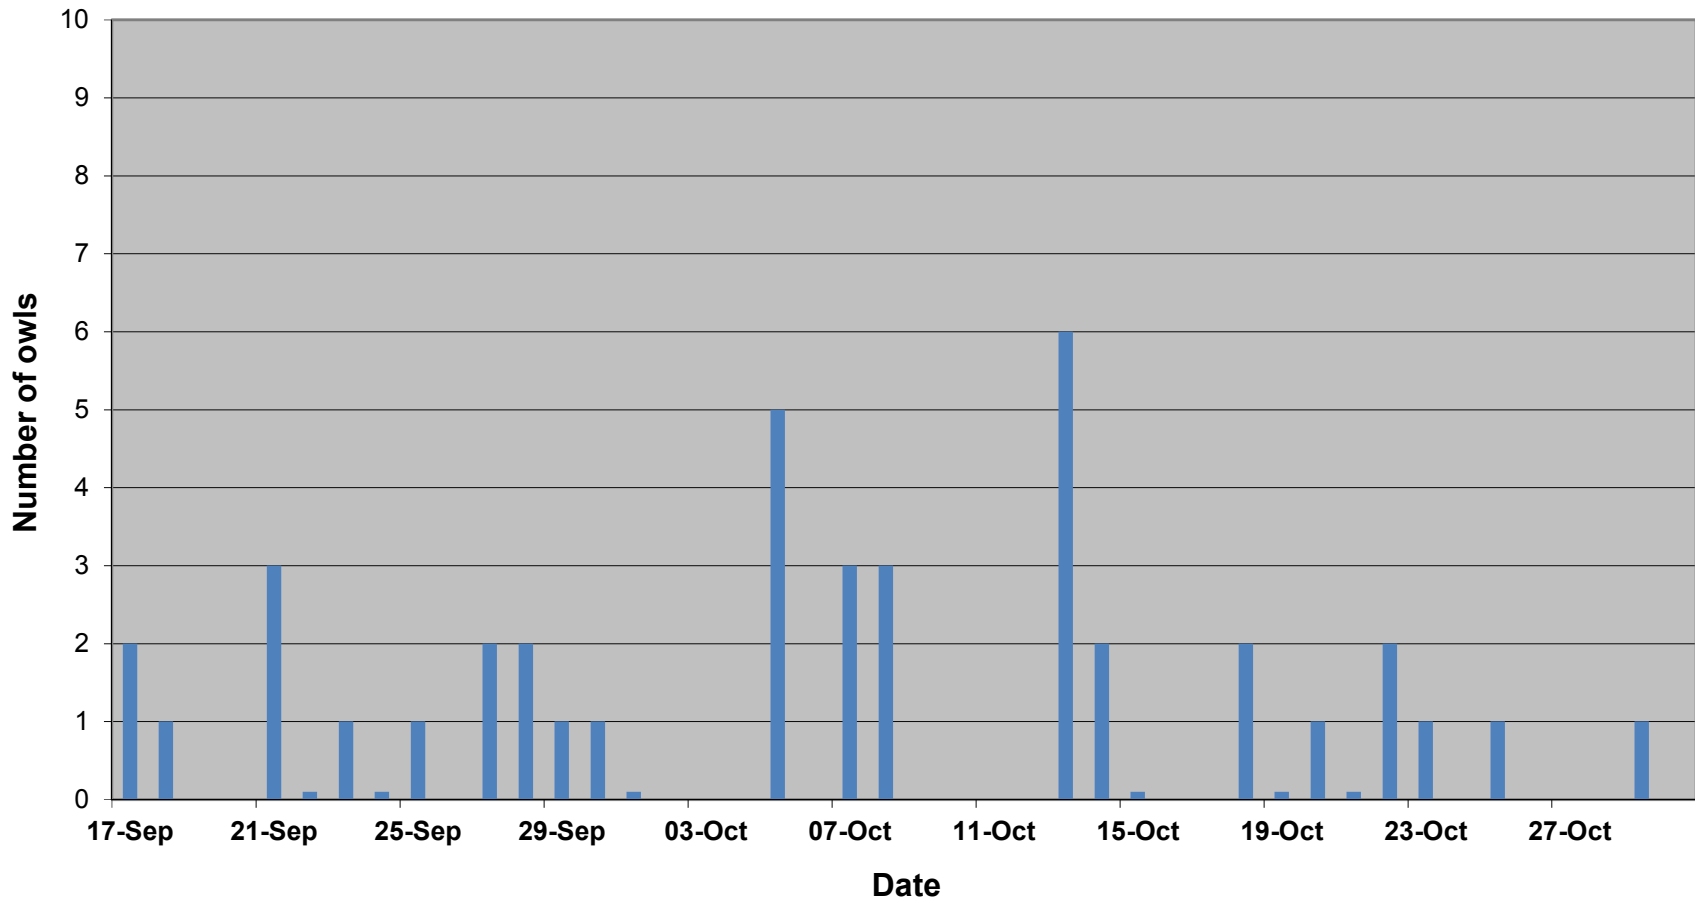

**Figure 7c. Northern Saw-whet Owl New Captures at Elkwater Site
Cypress Hills PP 2015
(new bands=41 foreign recaptures=0)
Number = 0.1 indicates nets up but no owls captured**

Elkwater			
Year	New Bandings	Net-hrs	NB/Net-hr
2010			
2011	76	1277	0.06
2012	1	24	0.04
2013	56	1110	0.05
2014	80	1200	0.07
2015	41	1492	0.03

Spring Creek			
Year	New Bandings	Net-hrs	NB/Net-hr
2010	47	564	0.08
2011	82	1099	0.07
2012	31	650	0.05

Rodeo Grounds			
Year	New Bandings	Net-hrs	NB/Net-hr
2010	48	762	0.06

Age-Sex Structure of Northern Saw-whet Owl New Captures at Elkwater Site CHPP 2015