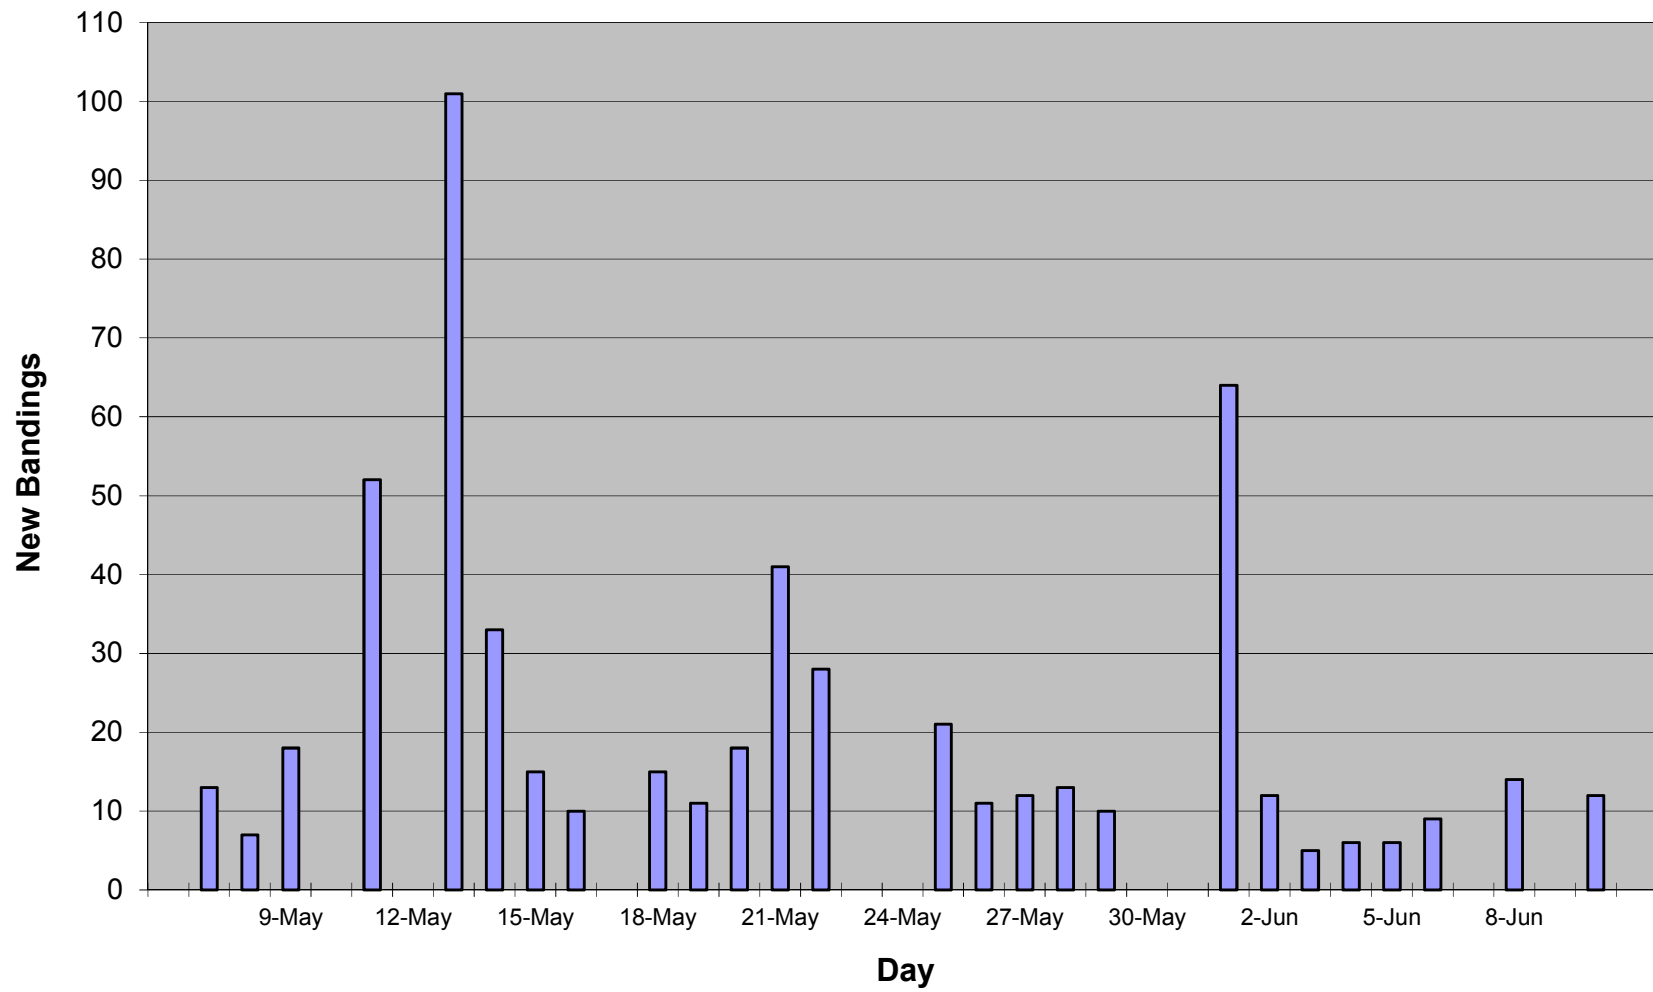

Table 2c. New Bandings at Cypress Hills InterProvincial Park - Spring

Year	2010	2011	2012	2013	2014	2015	2016	Total
Nashville Warbler					1			1
MacGillivray's Warbler	17	4	3	2		2		28
Mourning Warbler	4							4
Common Yellowthroat	25	12	11	13	24	15	19	119
American Redstart	30	3	3	2	6	4	3	51
Cape May Warbler	1							1
Magnolia Warbler	1							1
Bay-breasted Warbler	1							1
Yellow Warbler	84	87	19	43	55	99	36	423
Blackpoll Warbler	16	25	9	31	11	35	5	132
Palm Warbler		1	1					2
"Myrtle" Warbler	15	23	3	37	277	254	130	739
"Audubon's" Warbler	45	11	3	4	14	10	3	90
"Unidentified" Yellow-rumped Warbler	2	3			7	6	1	19
Townsend's Warbler	1							1
Wilson's Warbler	1			3				4
Yellow-breasted Chat	1							1
Spotted Towhee	5			1				6
Chipping Sparrow	44	106	7	22	324	90	15	608
Clay-colored Sparrow	16	15	5	13	77	20	9	155
Chipping/Clay-colored Sparrow hybrid?						1		1
Brewer's Sparrow		1						1
Savannah Sparrow	7	1			1	4	1	14
Song Sparrow	4	2	4	9	20	15	7	61
Lincoln's Sparrow	12	1		4	3	7	2	29
Swamp Sparrow					1			1
White-throated Sparrow	8				1	1	1	11
"Eastern" White-crowned Sparrow	30	15	2	11	17	14	10	99
"Gambel's" White-crowned Sparrow	2	3		1	9	5	12	32
White-crowned Sparrow						3		3
"Pink-sided" Junco	5	1					1	7
"Slate-colored" Junco					2			2
"Unidentified" Dark-eyed Junco	1							1
Western Tanager	7	3	3		1	1		15
Rose-breasted Grosbeak	3	6		3		6		18
Black-headed Grosbeak	2	1	2			2		7
Rose-breasted/Black-headed Grosbeak							1	1
Lazuli Bunting		1	1	1	3		1	7
Red-winged Blackbird	11	14	22	36	29	58	64	234
Yellow-headed Blackbird			1					1
Brewer's Blackbird					3			3
Common Grackle		5		1	2	5	13	26
Brown-headed Cowbird	15	28	24	15	8	3	10	103
Baltimore Oriole		14	3	7	3	9	3	39
Baltimore/Bullock's Oriole							1	1
White-winged Crossbill				1				1
Pine Siskin	4	5	26	9	1	1	2	48
American Goldfinch	9	7	4	1	1	2	1	25

New Species

Figure 3c. New bandings at Cypress Hills InterProvincial Park - Spring 2016