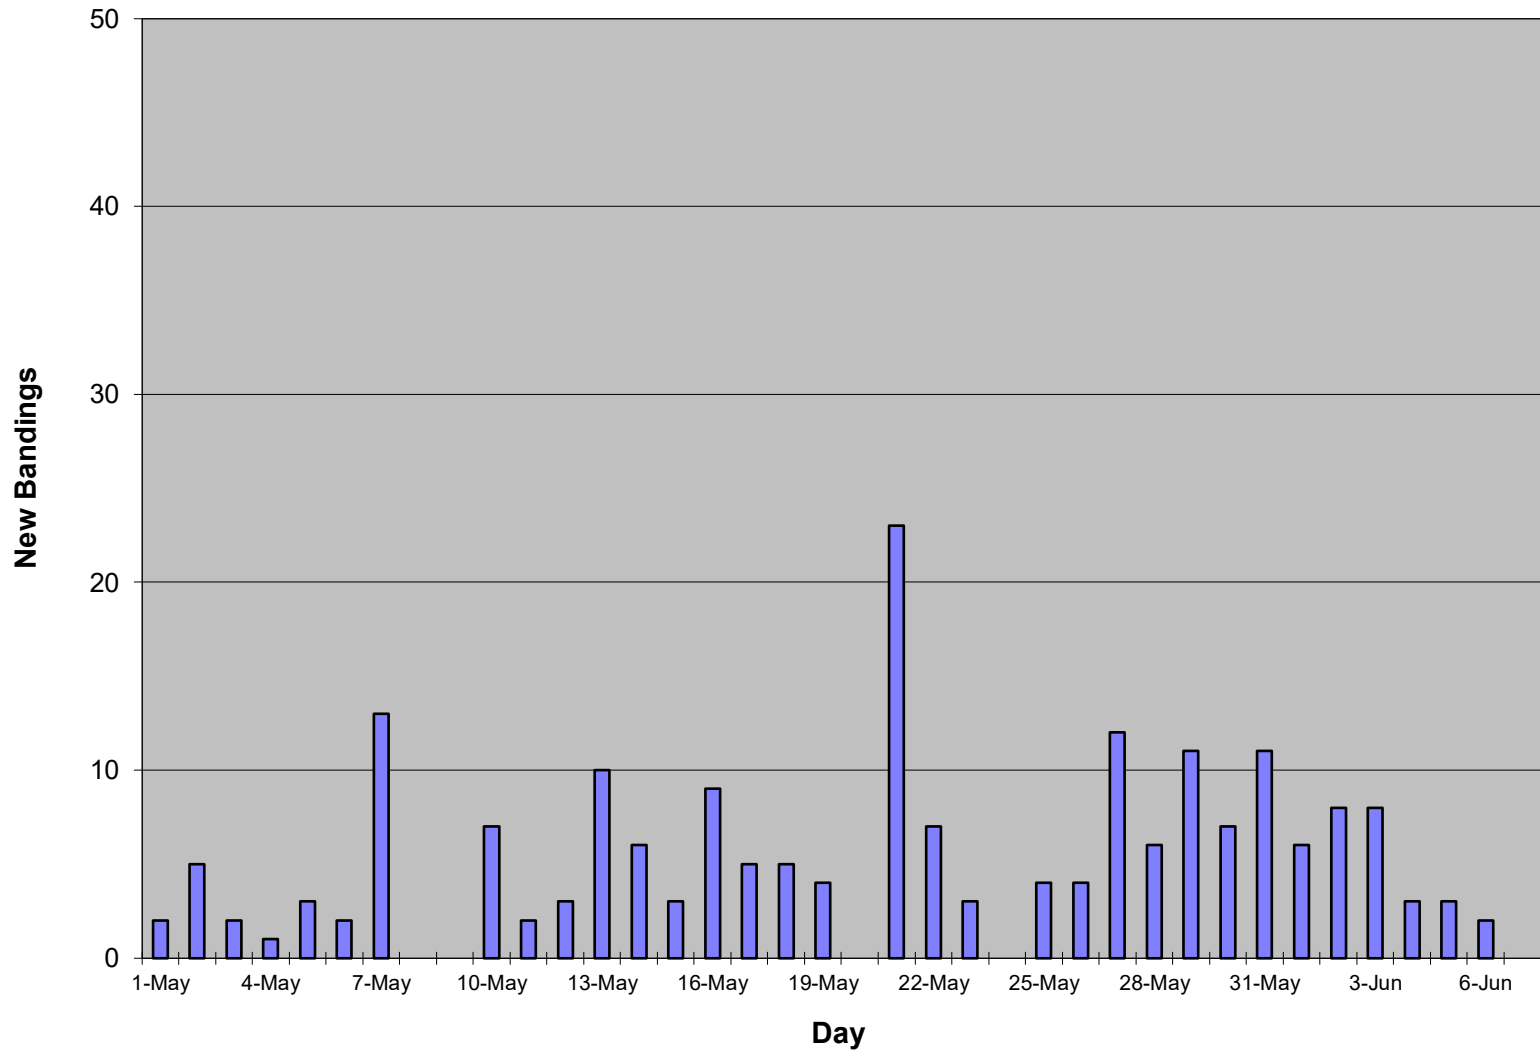

<'< 72 net-hrs

Figure 3a. New bandings at Inglewood Bird Sanctuary - Spring 2021

Table 2a. New Bandings at Inglewood Bird Sanctuary - Spring

Year	2002	2003	2004	2005	2006	2007	2008	2009	2010	2011	2012	2013	2014	2015	2016	2017	2018	2019	2020	2021	Total	
Start	01-May	01-May	01-May	01-May	01-May	01-May	01-May	01-May	01-May	01-May	01-May	01-May	24-May	01-May	01-May	05-May	02-May	02-May	01-May	01-May		
Finish	07-Jun	07-Jun	07-Jun	07-Jun	07-Jun	05-Jun	06-Jun	05-Jun	06-Jun	06-Jun	06-Jun	06-Jun	06-Jun	06-Jun	06-Jun	06-Jun	06-Jun	06-Jun	06-Jun	06-Jun	06-Jun	
# Days	27	31	31	31	33	32	30	33	32	32	36	31	9	33	29	24	24	30	31			
Total	597	230	440	370	311	528	589	694	573	500	394	236	116	259	198	171	266	378	568	200	7618	
Species	46	36	41	41	41	44	46	45	41	47	38	39	22	41	32	28	33	34	38		88	
Net-hours	1884	2138	2177	2248	2273	2113	1744	2374	2655	1990	2406	2059	438	2226	2040	1471	1375	1925	1962	2288	39784	
Bandings/100 Net-hours	31.7	10.8	20.2	16.5	13.7	25.0	33.8	29.2	21.6	25.1	16.4	11.5	26.5	11.6	9.7	11.6	19.3	19.6	29.0	8.7	19.1	
Killdeer						1															1	
Wilson's Snipe									1												1	
Spotted Sandpiper	2		2		1			2	2	1		2	2	7	6		4	5	1	4	41	
Solitary Sandpiper	1						1	4													1	
Sharp-shinned Hawk			1	1	1						2	1									6	
Cooper's Hawk				1			1														2	
Belted Kingfisher	1			1	3	1	3			1	2			1							13	
Yellow-bellied Sapsucker																				1	1	
Red-naped Sapsucker				1																	1	
Downy Woodpecker	5	1	1	4	1	4	1	3	4	2	4	4	2	1	2		1	1	3	3	47	
Hairy Woodpecker							1	1				2		1					2	1	8	
Northern Flicker	1		1	1			2	2		1	1	5		1	3		1	3		3	25	
American Kestrel	1																				1	
Merlin														1							1	
Olive-sided Flycatcher			1																		1	
Western Wood-Pewee	5	1	5		4	4	1	13	1	1			3	5					1	1	3	
Yellow-bellied Flycatcher															1						1	
Alder Flycatcher	6	4	6	5	1	8	5	11	32	13	7	2	1		2				1	1	1	
Willow Flycatcher				1		1		1	3	1											7	
Least Flycatcher	16	6	6	7	5	16	20	25	13	11	7	3	2	4	2		5	2	5	4	159	