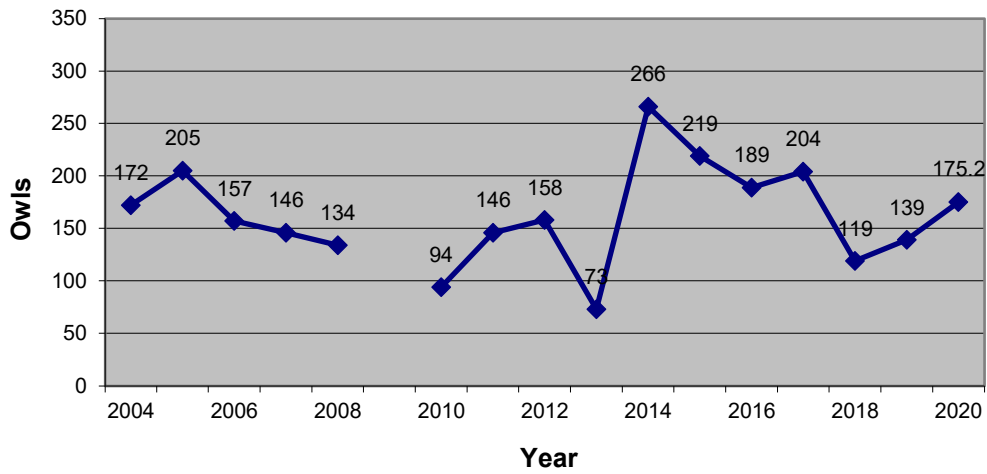

Figure 7. Northern Saw-whet Owl New Captures 2020
(new bands=175, year-to-year recaptures=0, escape=0, foreign recaptures=x-0)
Number = 0.1 indicates nets up but no owls captured

**Northern Saw-whet Owl New Captures
SW of Calgary**

**Northern Saw-whet Owl New Captures
SW of Calgary Per Net-Hour**