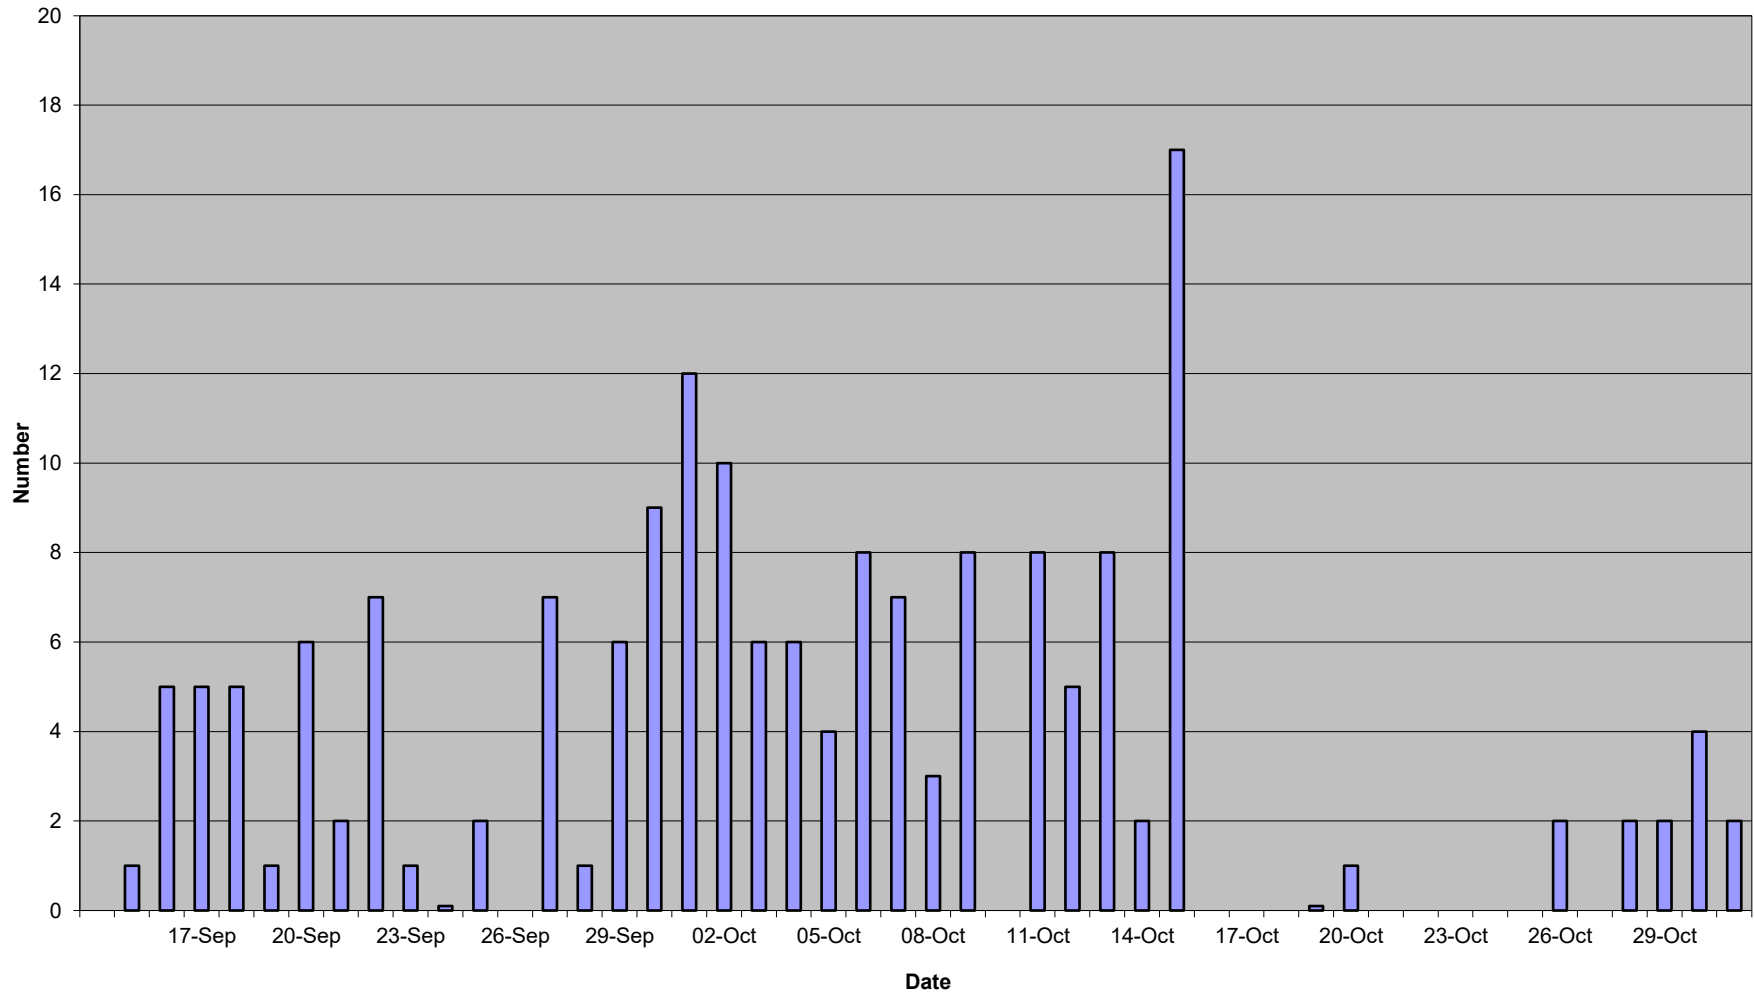

Figure 7. Northern Saw-whet Owl New Captures 2020
(new bands=175, year-to-year recaptures=0, escape=0, foreign recaptures=x-0)
Number = 0.1 indicates nets up but no owls captured

**Northern Saw-whet Owl New Captures
SW of Calgary**

**Northern Saw-whet Owl New Captures
SW of Calgary Per Net-Hour**