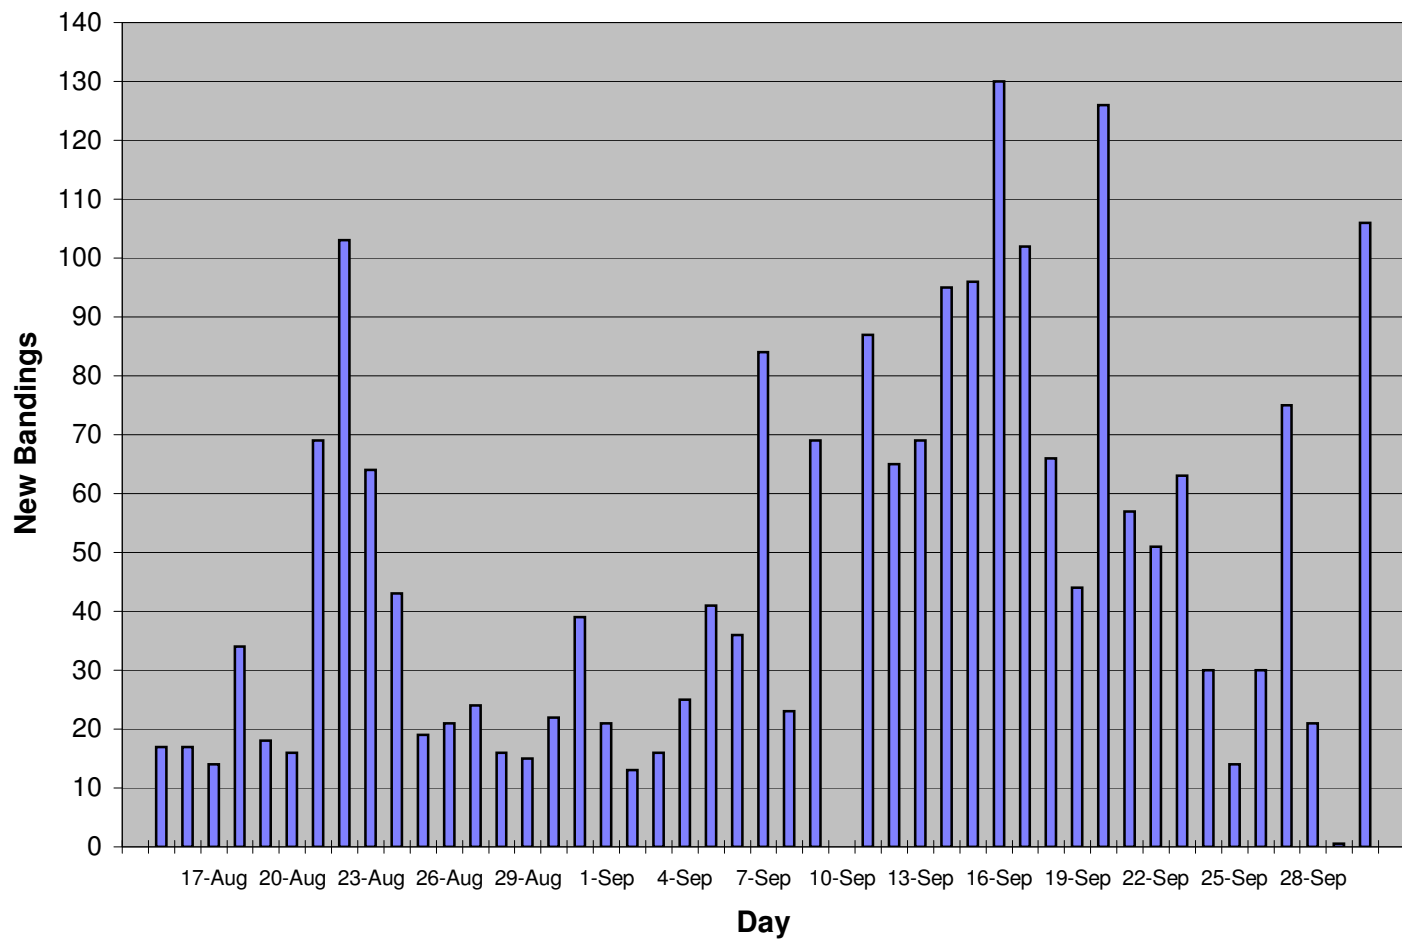

<< 60 or 72 net-hrs

Figure 3a. New bandings at Tillebrook PP - Fall 2014

Table 2a. New Bandings at Tillebrook PP - Fall

Year	2014	Total
Start	15-Aug	
Finish	30-Sep	
# Days	46	
Total	2206	2206
Species	58	57
Net-hours	2965	2965
Bandings/100 Net-hours	74.4	74.4
Sharp-shinned Hawk	11	11
Red-naped Sapsucker	3	3
Downy Woodpecker	1	1
Northern Flicker	7	7
Western Wood-Pewee	8	8
Yellow-bellied Flycatcher	8	8
Alder Flycatcher	45	45
Least Flycatcher	119	119
Blue-headed Vireo	2	2
Warbling Vireo	8	8
Philadelphia Vireo	5	5
Red-eyed Vireo	14	14
Red-breasted Nuthatch	2	2
White-breasted Nuthatch	1	1
Brown Creeper	3	3
House Wren	23	23
Ruby-crowned Kinglet	24	24
Golden-crowned Kinglet	3	3
Gray-cheeked Thrush	3	3
Swainson's Thrush	70	70
Hermit Thrush	14	14
American Robin	21	21
Gray Catbird	30	30
Brown Thrasher	6	6
Cedar Waxwing	14	14