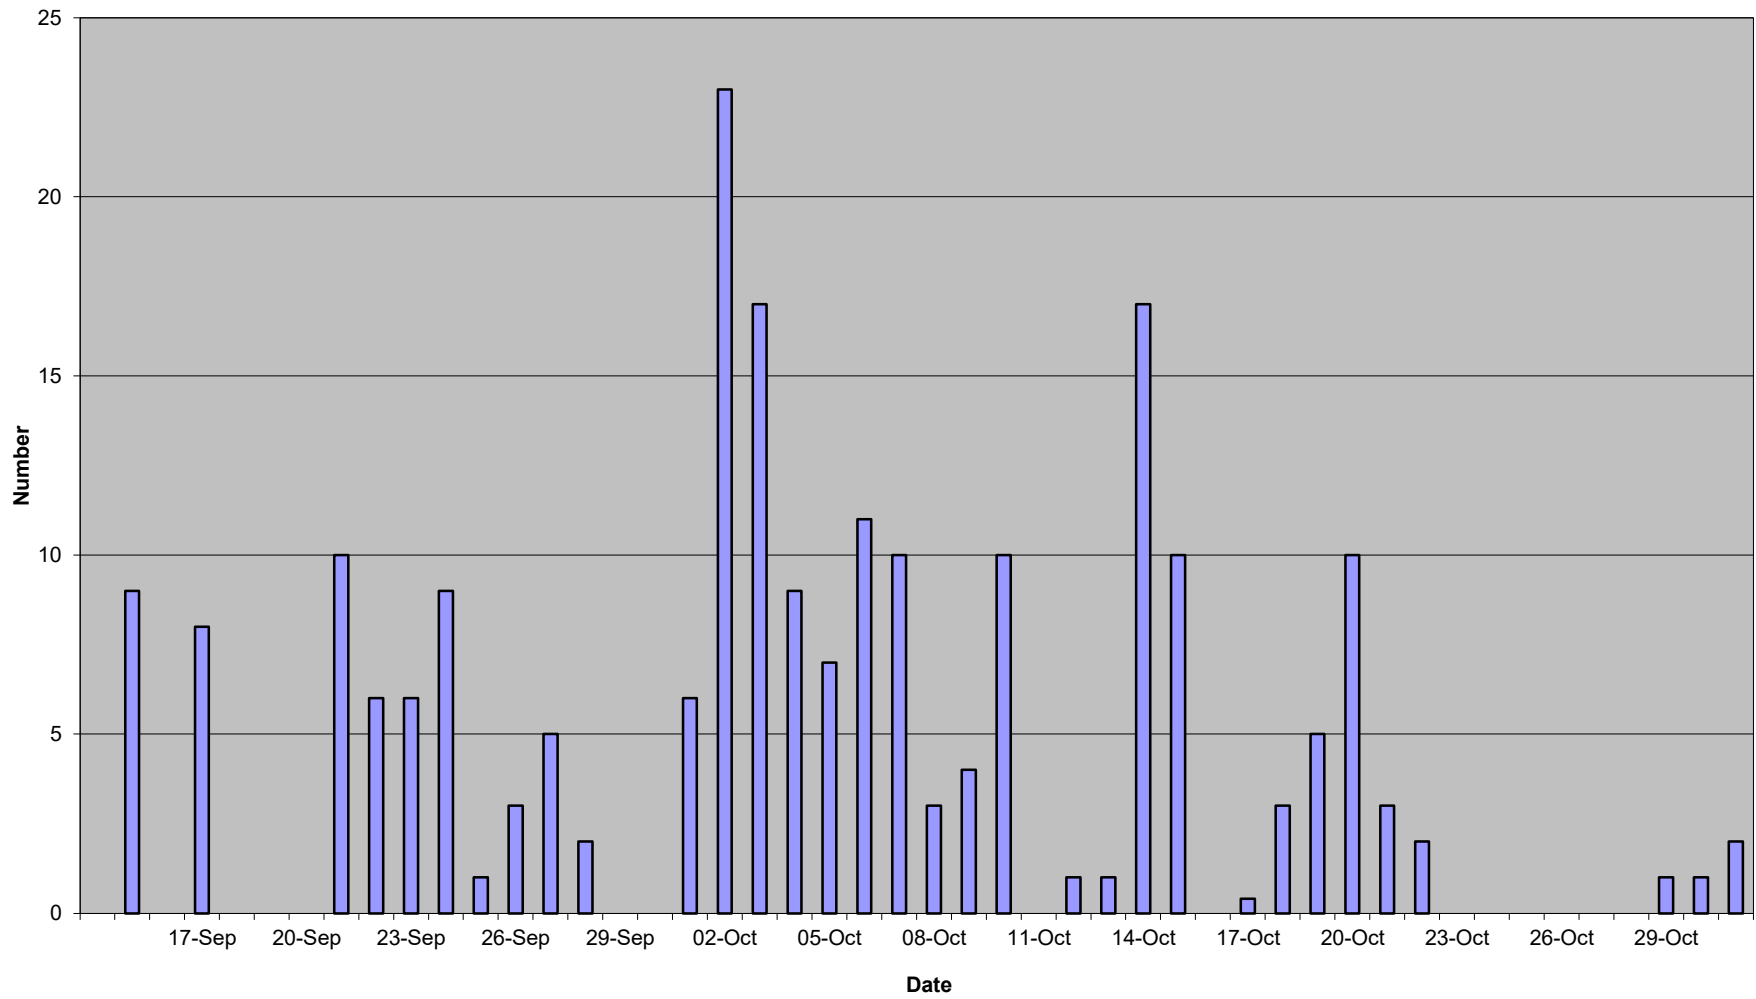

Figure 7. Northern Saw-whet Owl New Captures 2023
(new bands=212, year-to-year recaptures=0, escape=0, foreign recaptures=-3)
Number = 0.1 indicates nets up but no owls captured

**Northern Saw-whet Owl New Captures
SW of Calgary**

**Northern Saw-whet Owl New Captures
SW of Calgary Per Net-Hour**