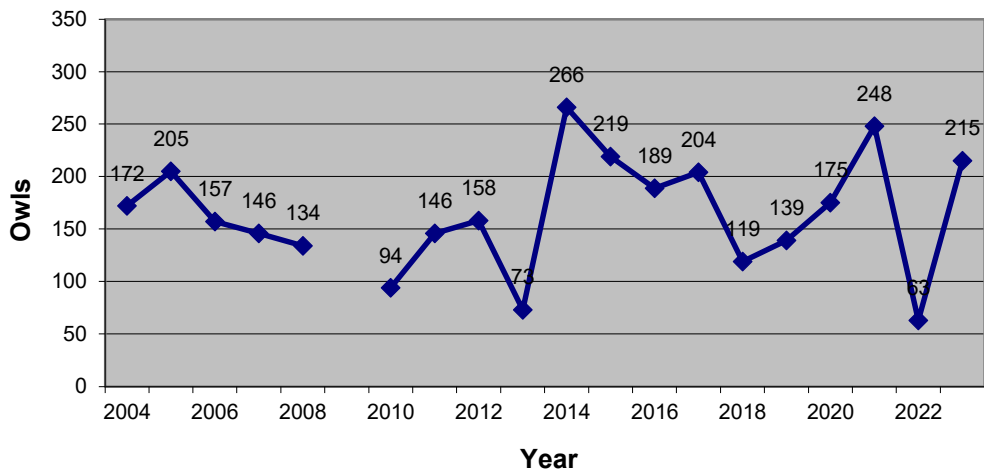

Figure 7. Northern Saw-whet Owl New Captures 2023
(new bands=212, year-to-year recaptures=0, escape=0, foreign recaptures=-3)
Number = 0.1 indicates nets up but no owls captured

**Northern Saw-whet Owl New Captures
SW of Calgary**

**Northern Saw-whet Owl New Captures
SW of Calgary Per Net-Hour**