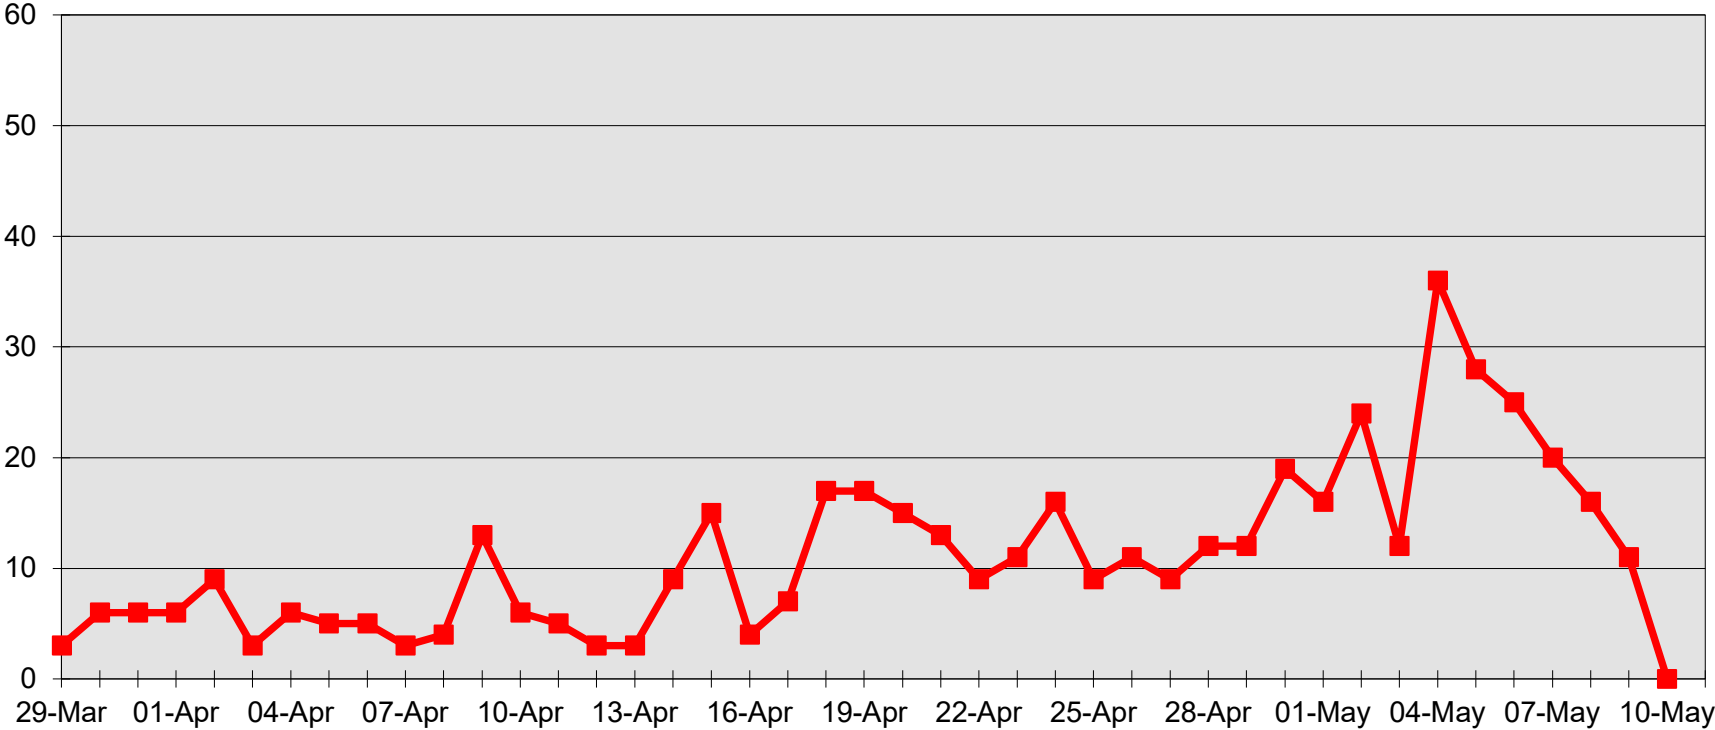

TREES Captures 2015-2023

	2015	2016	2017	2018	2019	2020	2021	2022	2023
	1 Apr - 1 May	24 Mar - 7 May	25 Mar - 14 May	29 Mar - 10 May	29 Mar - 10 May	No monitoring COVID-19 pandemic			29 Mar - 10 May

Recaptures									
Eastern Wood-Pewee		1	1						
Yellow-bellied Flycatcher	5	5	5		2				5
Acadian Flycatcher			2		1				2
Traill's Flycatcher		4	2	1					
Least Flycatcher		1	3	1					
White-eyed Vireo				1					
Red-eyed Vireo	2	6	12	2	3				1
Veery		2	8		2				
Gray-cheeked Thrush	1	2	10	9	3				2
Swainson's Thrush	5	2	34	2	14				
Wood Thrush	3	20	10	11	8				18
Gray Catbird	22	7	20	17	13				7
Ovenbird	13	20	24	7	10				8
Worm-eating Warbler	3	1	3	4	6				1
Northern Waterthrush		2	1	3	6				4
Blue-winged Warbler		3	2		3				
Black-and-white Warbler	4	4	7	2	1				2
Prothonotary Warbler	9		4						
Swainson's Warbler									1
Tennessee Warbler	11	25	2	2	2				2
Mourning Warbler			1	2					
Kentucky Warbler	6	8	23	18	23				25
Common Yellowthroat	1	2	6	2	10				1
Hooded Warbler	2	5	15	3	18				6
American Redstart	2	3	1	1	4				2
Magnolia Warbler	16	7	12	8	7				12
Bay-breasted Warbler	1	24	85	4	75				33
Chestnut-sided Warbler	3	5	15	5	6				5
Wilson's Warbler	2	1		2					
Yellow-breasted Chat	2	5	7	2					
Summer Tanager	1				1				
Rose-breasted Grosbeak		1		1	1				
Indigo Bunting		1	2						
Painted Bunting			1						
Baltimore Oriole	2			3					
	119	168	318	113	219				137
Total recaptures	119	168	318	113	219				137
Total new captures + recaptures	666	1057	1861	588	1203				616

Migrant New Captures TREES 2023